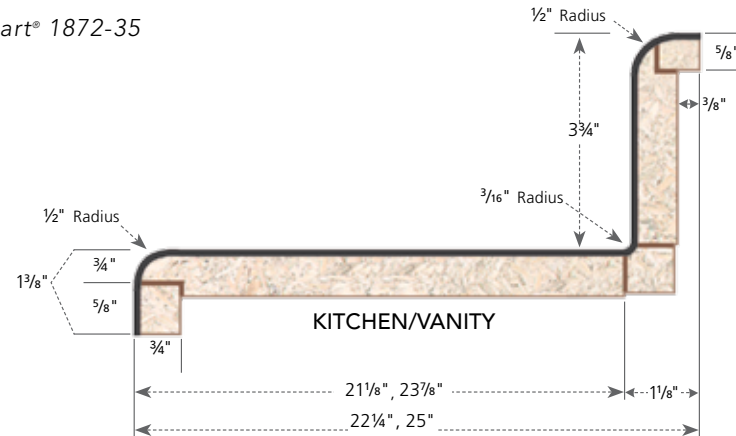

One source. Many beautiful looks. Only from VT.

Specifications

- Standard substrate is $\frac{3}{4}$ " industrial-grade particleboard, available in 8', 10', and 12' lengths
- Standard postformed-grade laminate with a thickness of $0.042" + 0.002" - 0.008"$
- Both standard and special styles and sizes are suitable for all residential, commercial, institutional, or light-industrial applications
- Available surfaced with Formica®, Nevamar®, Pionite®, and Wilsonart® laminate
- Available as an environmentally friendly EQcountertop

VTDimensions.com | 1-888-287-8356
1000 Industrial Park | P.O. Box 490 | Holstein, IA 51025

©2015 VT Industries, Inc. All rights reserved.
NPTE-MD 0615

Edge: Tempo

Laminate: Bianco Romano

Wilsonart® 1872-35

Maryland

All measurements in inches. Drawings not to scale.