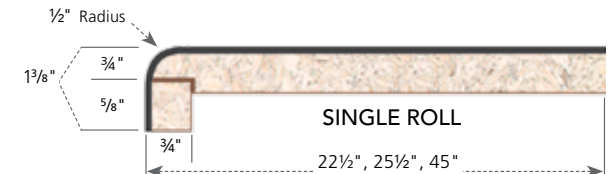

VTDimensions.com | 1-888-287-8356
1000 Industrial Park | P.O. Box 490 | Holstein, IA 51025

©2015 VT Industries, Inc. All rights reserved.
NPTE-MD 0615

Edge: Tempo

Laminate: Bianco Romano

Wilsonart® 1872-35

Maryland

All measurements in inches. Drawings not to scale.