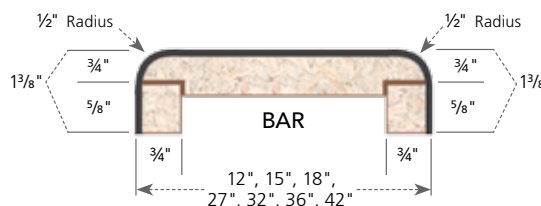

One source. Many beautiful looks. Only from VT.

Specifications

- Standard substrate is $\frac{3}{4}$ " industrial-grade particleboard, available in 8', 10', and 12' lengths
- Standard postformed-grade laminate with a thickness of $0.042" + 0.002" - 0.008"$
- Both standard and special styles and sizes are suitable for all residential, commercial, institutional, or light-industrial applications
- Available surfaced with Formica®, Nevamar®, Pionite®, and Wilsonart® laminate
- Available as an environmentally friendly EQcountertop

VTDimensions.com | 1-888-287-8356
1000 Industrial Park | P.O. Box 490 | Holstein, IA 51025

©2015 VT Industries, Inc. All rights reserved.
NPTE-MD 0615

Edge: Tempo

Laminate: Bianco Romano

Wilsonart® 1872-35

Maryland

All measurements in inches. Drawings not to scale.