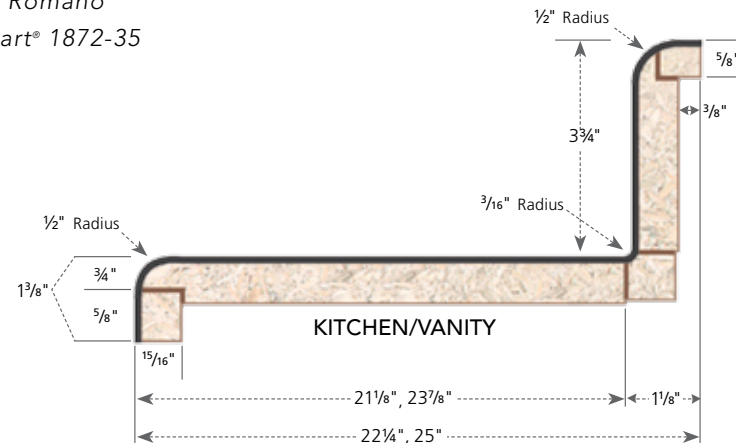

### Specifications

- Standard substrate is  $\frac{3}{4}$ " industrial-grade particleboard, available in 8', 10', and 12' lengths
- Standard postformed-grade laminate with a thickness of  $0.042" + 0.002" - 0.008"$
- Both standard and special styles and sizes are suitable for all residential, commercial, institutional, or light-industrial applications
- Available surfaced with Formica®, Nevamar®, Pionite®, and Wilsonart® laminate
- Available as an environmentally friendly EQcountertop

VTDimensions.com | 1-888-287-8356  
1000 Industrial Park | P.O. Box 490 | Holstein, IA 51025

©2015 VT Industries, Inc. All rights reserved.  
NPTE-IA 0615

Edge: Tempo

Laminate: Bianco Romano

Wilsonart® 1872-35

Iowa

All measurements in inches. Drawings not to scale.