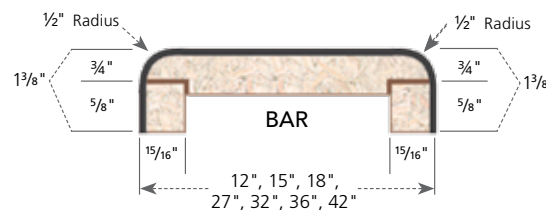

### Specifications

- Standard substrate is  $\frac{3}{4}$ " industrial-grade particleboard, available in 8', 10', and 12' lengths
- Standard postformed-grade laminate with a thickness of  $0.042" + 0.002" - 0.008"$
- Both standard and special styles and sizes are suitable for all residential, commercial, institutional, or light-industrial applications
- Available surfaced with Formica®, Nevamar®, Pionite®, and Wilsonart® laminate
- Available as an environmentally friendly EQcountertop

VTDimensions.com | 1-888-287-8356  
1000 Industrial Park | P.O. Box 490 | Holstein, IA 51025

©2015 VT Industries, Inc. All rights reserved.  
NPTE-IA 0615

Edge: Tempo

Laminate: Bianco Romano

Wilsonart® 1872-35

Iowa

All measurements in inches. Drawings not to scale.