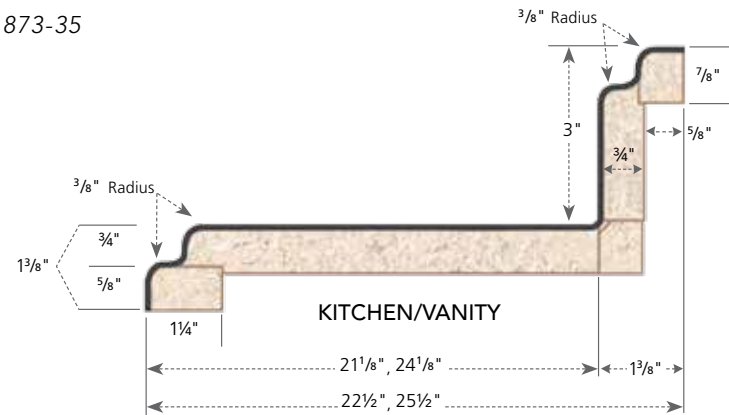

One source. Many beautiful looks. Only from VT.

Edge: Barcelona

Laminate: Florence Gold

Wilsonart® 1873-35

Specifications

- Standard substrate is $\frac{3}{4}$ " industrial-grade particleboard, available in 8', 10', and 12' lengths
- Standard postformed-grade laminate with a thickness of $0.042" + 0.002" - 0.008"$
- Both standard and special styles and sizes are suitable for all residential, commercial, institutional, or light-industrial applications
- Available surfaced with Formica®, Nevamar®, Pionite®, and Wilsonart® laminate
- Available as an environmentally friendly EQcountertop

All measurements in inches. Drawings not to scale.

VTDimensions.com | 1-888-287-8356
1000 Industrial Park | P.O. Box 490 | Holstein, IA 51025

©2015 VT Industries, Inc. All rights reserved.
NPBL 0615