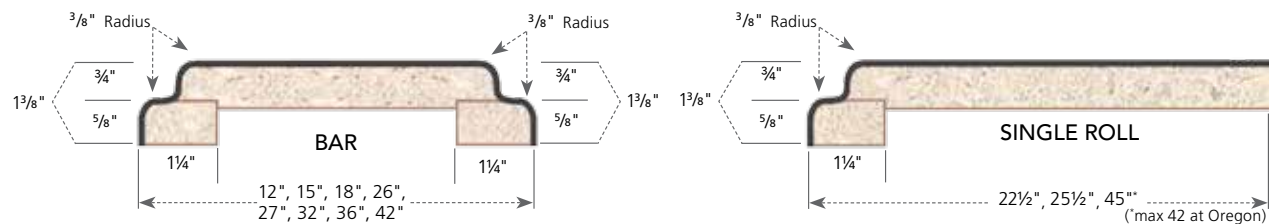

One source. Many beautiful looks. Only from VT.

Edge: Barcelona

Laminate: Florence Gold

Wilsonart® 1873-35

Specifications

- Standard substrate is $\frac{3}{4}$ " industrial-grade particleboard, available in 8', 10', and 12' lengths
- Standard postformed-grade laminate with a thickness of $0.042" + 0.002" - 0.008"$
- Both standard and special styles and sizes are suitable for all residential, commercial, institutional, or light-industrial applications
- Available surfaced with Formica®, Nevamar®, Pionite®, and Wilsonart® laminate
- Available as an environmentally friendly EQcountertop