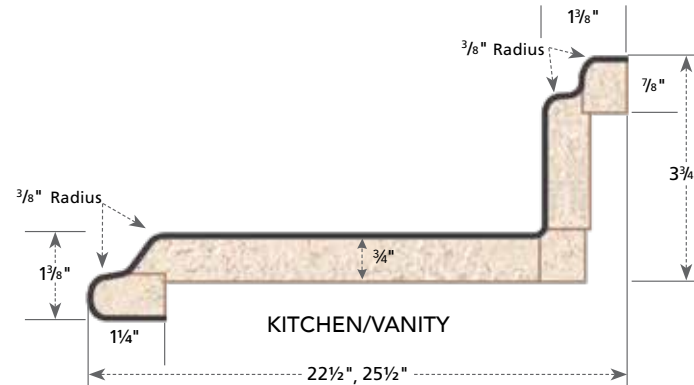

Valencia *Full-Wrap Ogee*

Dramatic. Graceful. Contoured.

These are the defining characteristics of the Valencia Full-Wrap Ogee.

Its distinctive profile adds upscale elegance to any kitchen, bath, or bar area. Get the look of stone and the performance and ease of laminate with the Valencia edge from VT Dimensions—an ideal choice for any budget.

Valencia Full-Wrap Ogee

Expect More from VT Dimensions

Bring together modern style, intriguing depth, and the seamless edge you want with the beautifully contoured look of VT Dimensions countertops.

Beyond the beauty, you'll have the assurance of knowing VT fabricates the whole countertop from top to bottom—not just the laminate surface—for consistent quality and service. And you get a 1-year warranty you can count on.

One source. Many beautiful looks. Only from VT.

Edge: Valencia
Laminate: Argento Romano
Formica® 6697-46

Specifications

- Standard substrate is $\frac{3}{4}$ " industrial-grade particleboard, available in 8', 10', and 12' lengths
- Standard postformed-grade laminate with a thickness of $0.042" + 0.002" - 0.008"$
- Both standard and special styles and sizes are suitable for all residential, commercial, institutional, or light-industrial applications
- Available surfaced with Formica®, Nevamar®, Pionite®, and Wilsonart® laminate
- Available as an environmentally friendly EQcountertop