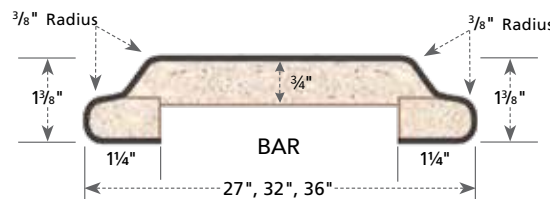

Valencia *Full-Wrap Ogee*

Dramatic. Graceful. Contoured.

These are the defining characteristics of the Valencia Full-Wrap Ogee.

Its distinctive profile adds upscale elegance to any kitchen, bath, or bar area. Get the look of stone and the performance and ease of laminate with the Valencia edge from VT Dimensions—an ideal choice for any budget.

Valencia Full-Wrap Ogee

Expect More from VT Dimensions

Bring together modern style, intriguing depth, and the seamless edge you want with the beautifully contoured look of VT Dimensions countertops.

Beyond the beauty, you'll have the assurance of knowing VT fabricates the whole countertop from top to bottom—not just the laminate surface—for consistent quality and service. And you get a 1-year warranty you can count on.

One source. Many beautiful looks. Only from VT.

Edge: Valencia
Laminate: Argento Romano
Formica® 6697-46

Specifications

- Standard substrate is $\frac{3}{4}$ " industrial-grade particleboard, available in 8', 10', and 12' lengths
- Standard postformed-grade laminate with a thickness of $0.042" + 0.002" - 0.008"$
- Both standard and special styles and sizes are suitable for all residential, commercial, institutional, or light-industrial applications
- Available surfaced with Formica®, Nevamar®, Pionite®, and Wilsonart® laminate
- Available as an environmentally friendly EQcountertop