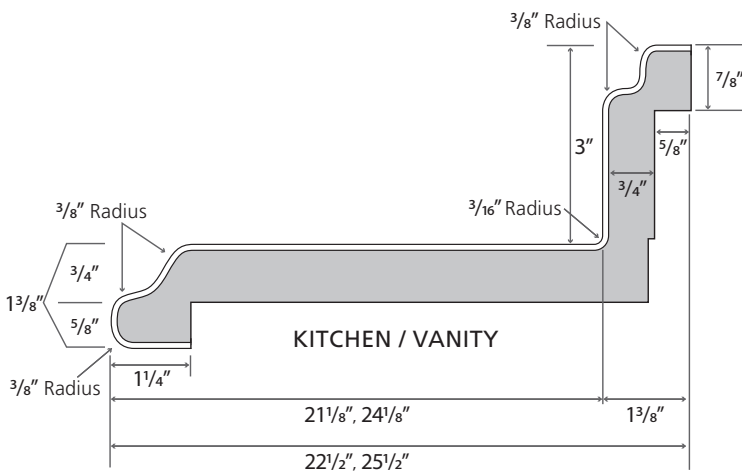

Valencia Edge
1876-35
Spring Carnival

SPECIFICATION SHEET

SPECIFICATIONS:

- Standard substrate is 3/4" industrial-grade particleboard, available in 8', 10', and 12' lengths
- Standard postformed-grade laminate with a thickness of 0.042" + 0.002" - 0.008"
- Both standard and special styles and sizes are suitable for all residential, commercial, institutional, or light-industrial applications
- Available as an environmentally friendly EQcountertops

All measurements in inches. Drawings not to scale. (*Max 42" at Oregon)