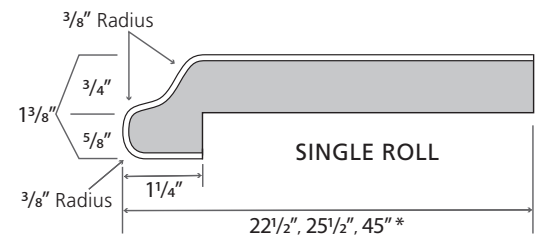

Valencia Edge
1876-35
Spring Carnival

SPECIFICATION SHEET

SPECIFICATIONS:

- Standard substrate is 3/4" industrial-grade particleboard, available in 8', 10', and 12' lengths
- Standard postformed-grade laminate with a thickness of 0.042" + 0.002" - 0.008"
- Both standard and special styles and sizes are suitable for all residential, commercial, institutional, or light-industrial applications
- Available as an environmentally friendly EQcountertops

All measurements in inches. Drawings not to scale. (*Max 42" at Oregon)