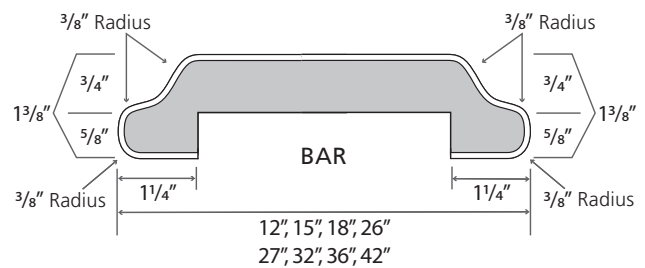

Valencia Edge
1876-35
Spring Carnival

SPECIFICATION SHEET

SPECIFICATIONS:

- Standard substrate is 3/4" industrial-grade particleboard, available in 8', 10', and 12' lengths
- Standard postformed-grade laminate with a thickness of 0.042" + 0.002" - 0.008"
- Both standard and special styles and sizes are suitable for all residential, commercial, institutional, or light-industrial applications
- Available as an environmentally friendly EQcountertops

All measurements in inches. Drawings not to scale. (*Max 42" at Oregon)