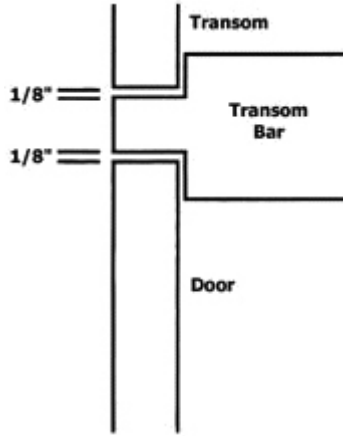

TRANSOM PROFILES

Heritage Flush

Square Transom for
Non Rated only

Square Transom with Fixed
Bar for 20-90 minute
Positive Pres

Rabbeted Transom
Advise Rabb Dimension ____