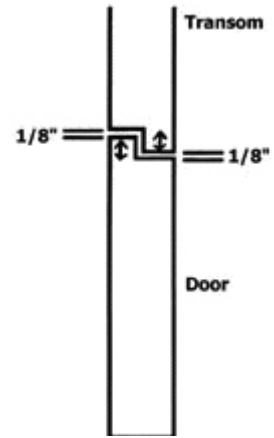

TRANSOM PROFILES

Heritage Flush

Square Transom for
Non Rated only

Square Transom with Fixed
Bar for 20-90 minute
Positive Pres

Rabbeted Transom
Advise Rabb Dimension ____