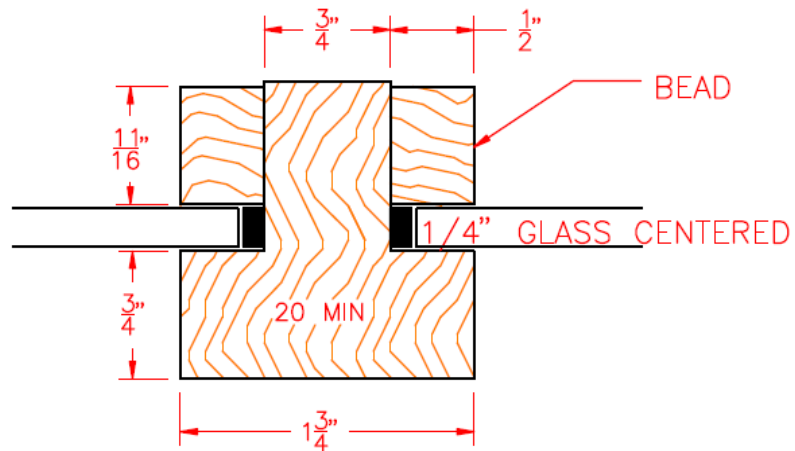

NON-RATED/20-MIN FULL LITE WITH SQUARE PROFILE

EGGERS STILE & RAIL COLLECTION

1000 INDUSTRIAL PARK • HOLSTEIN, IA 51025 • 800.827.1615
ONE EGGERS DRIVE • TWO RIVERS, WI 54241 • 920.793.1351