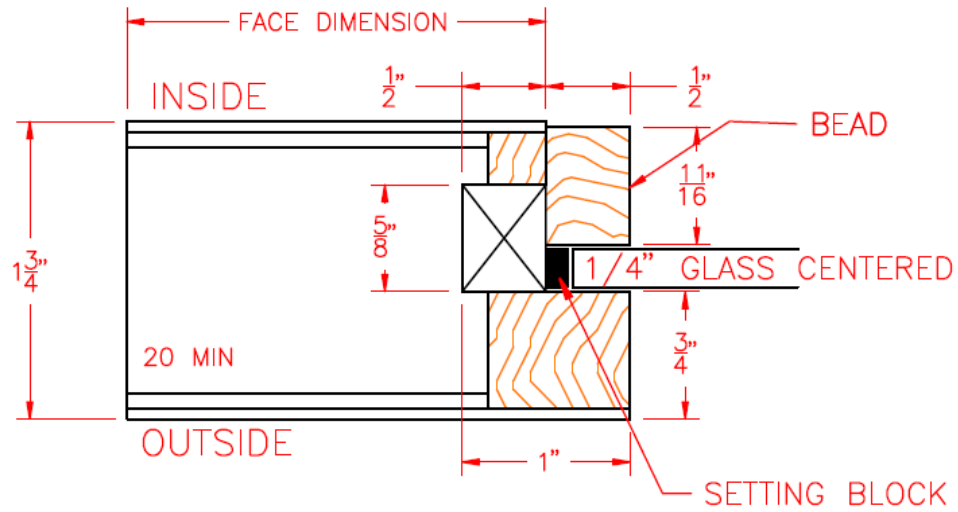

NON-RATED/20-MIN FULL LITE WITH SQUARE PROFILE

EGGERS STILE & RAIL COLLECTION

1000 INDUSTRIAL PARK • HOLSTEIN, IA 51025 • 800.827.1615
ONE EGGERS DRIVE • TWO RIVERS, WI 54241 • 920.793.1351