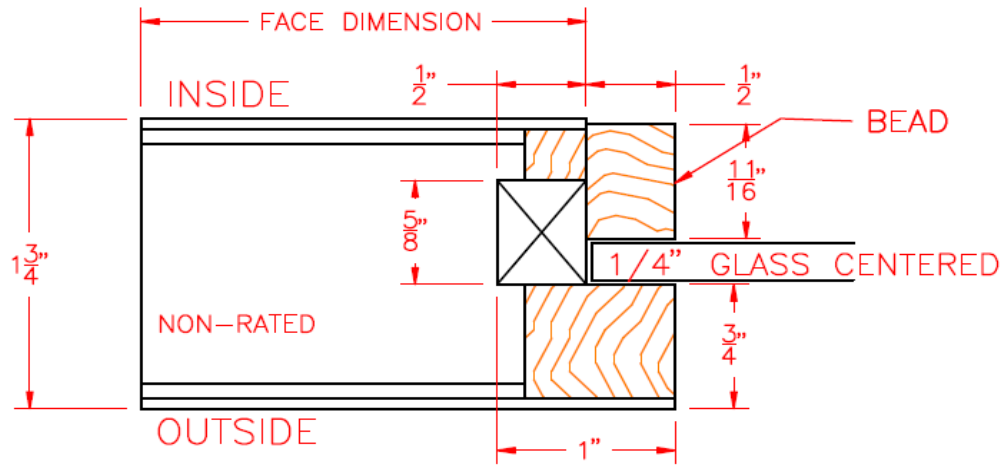

NON-RATED/20-MIN FULL LITE WITH SQUARE PROFILE

EGGERS STILE & RAIL COLLECTION

1000 INDUSTRIAL PARK • HOLSTEIN, IA 51025 • 800.827.1615
ONE EGGERS DRIVE • TWO RIVERS, WI 54241 • 920.793.1351