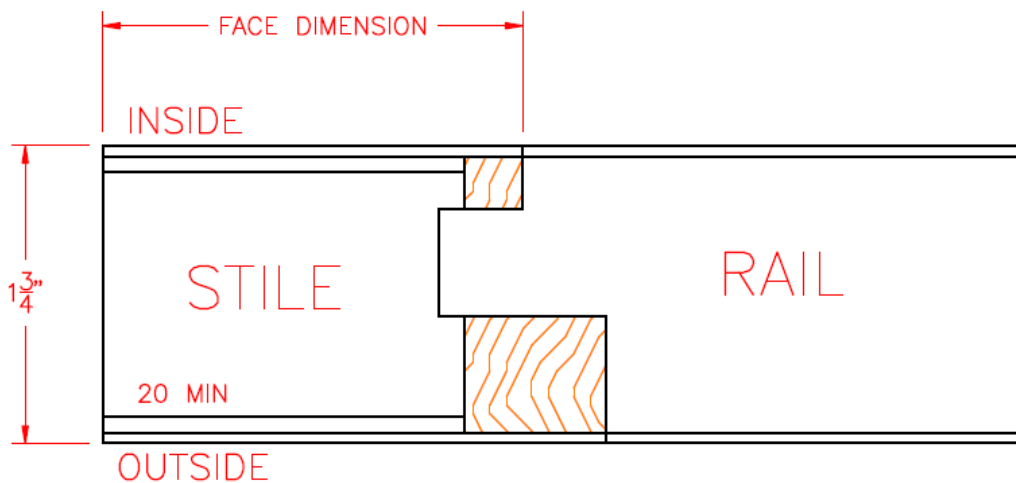

NON-RATED/20-MIN FULL LITE WITH SQUARE PROFILE

EGGERS STILE & RAIL COLLECTION

1000 INDUSTRIAL PARK • HOLSTEIN, IA 51025 • 800.827.1615
ONE EGGERS DRIVE • TWO RIVERS, WI 54241 • 920.793.1351