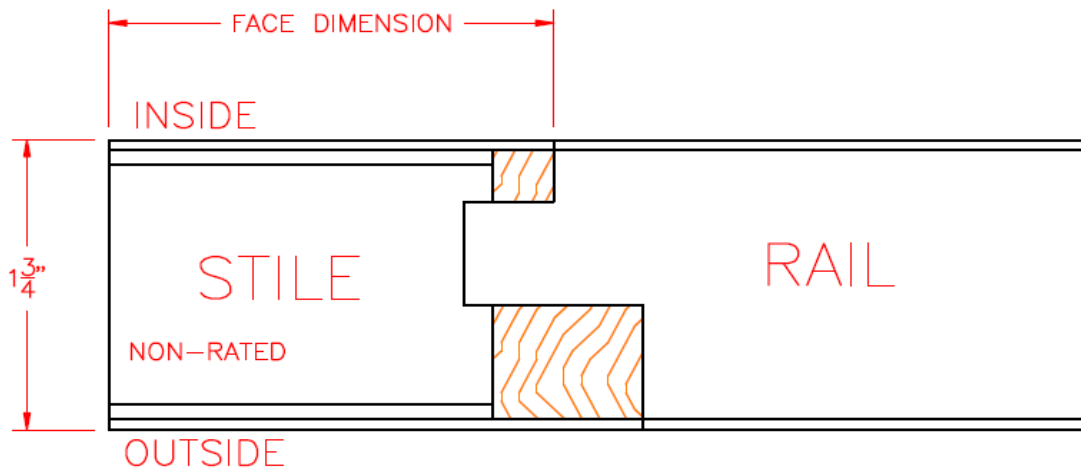

NON-RATED/20-MIN FULL LITE WITH SQUARE PROFILE

EGGERS STILE & RAIL COLLECTION

1000 INDUSTRIAL PARK • HOLSTEIN, IA 51025 • 800.827.1615
ONE EGGERS DRIVE • TWO RIVERS, WI 54241 • 920.793.1351