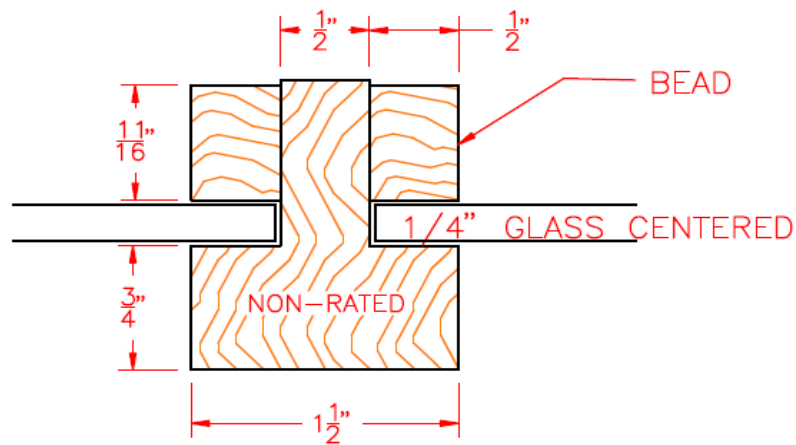

NON-RATED/20-MIN FULL LITE WITH SQUARE PROFILE

EGGERS STILE & RAIL COLLECTION

1000 INDUSTRIAL PARK • HOLSTEIN, IA 51025 • 800.827.1615
ONE EGGERS DRIVE • TWO RIVERS, WI 54241 • 920.793.1351