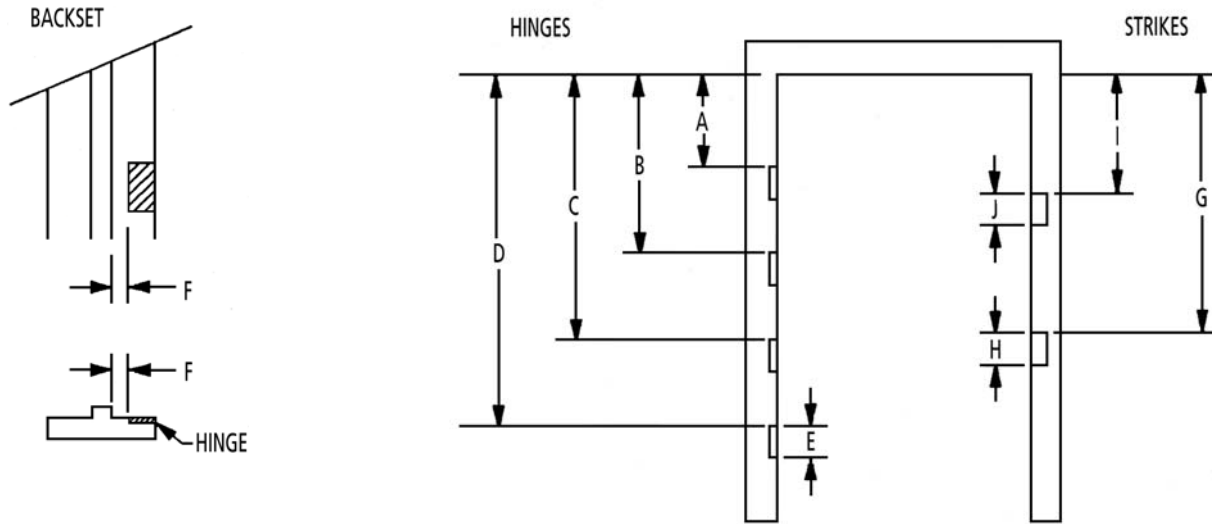

# EXISTING FRAME DIMENSIONS

VT INDUSTRIES INC.  
 ARCHITECTURAL WOOD DOORS  
 800.827.1615  
 WWW.VTINDUSTRIES.COM/DOORS

Door#	From Room#	To From#	Frame Width	Frame Height	Swing	Hinge Location				Hinge Size	Back-set	Strike Location & Size				Remarks
						A	B	C	D			E	F	G	H	