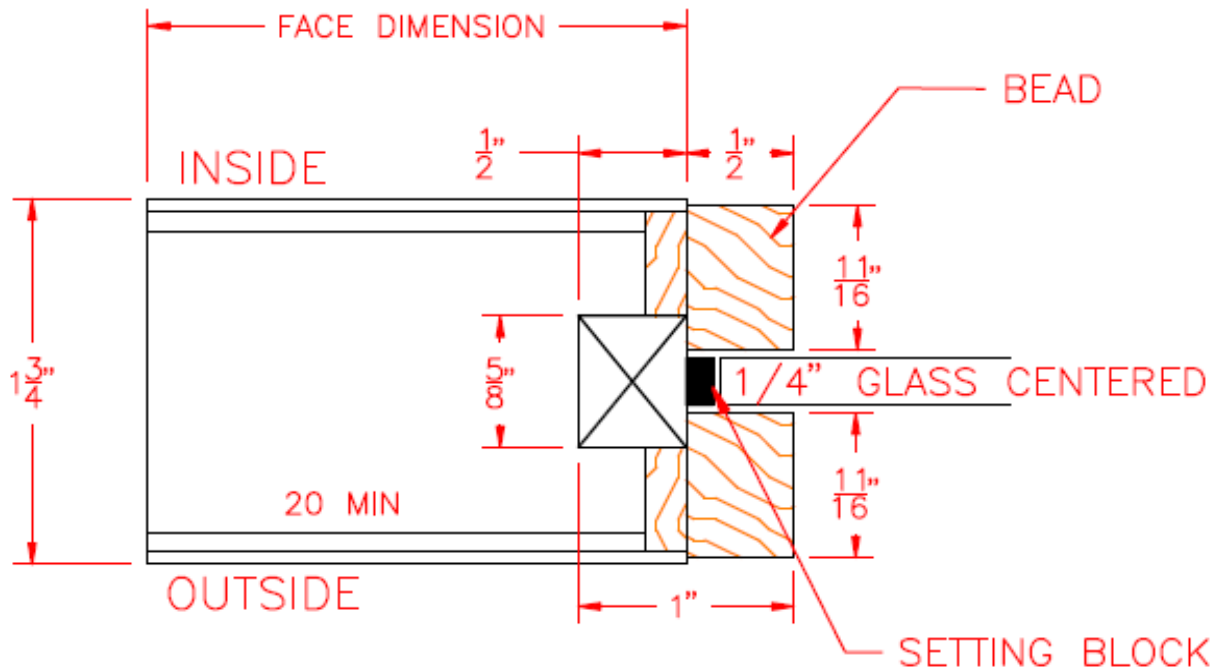

20-MIN SASH DOORS

EGGERS STILE & RAIL COLLECTION

20-MIN SASH DOORS

EGGERS STILE & RAIL COLLECTION

1000 INDUSTRIAL PARK • HOLSTEIN, IA 51025 • 800.827.1615
ONE EGGERS DRIVE • TWO RIVERS, WI 54241 • 920.793.1351