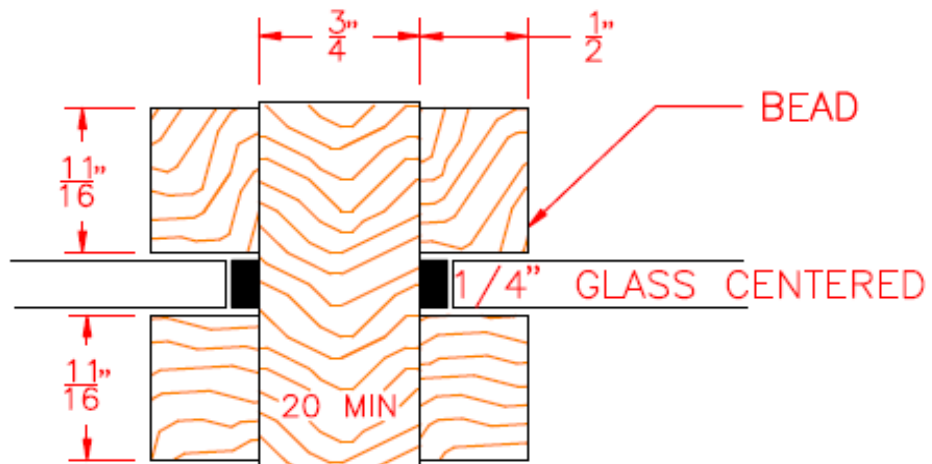

20-MIN SASH DOORS

EGGERS STILE & RAIL COLLECTION

20-MIN SASH DOORS

EGGERS STILE & RAIL COLLECTION

1000 INDUSTRIAL PARK • HOLSTEIN, IA 51025 • 800.827.1615
ONE EGGERS DRIVE • TWO RIVERS, WI 54241 • 920.793.1351