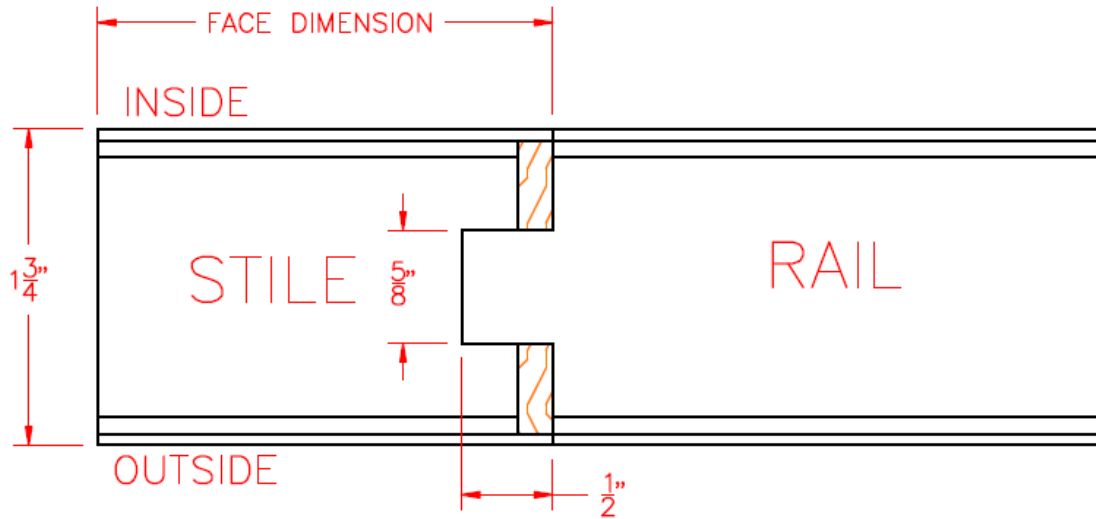

20-MIN SASH DOORS

EGGERS STILE & RAIL COLLECTION

20-MIN SASH DOORS

EGGERS STILE & RAIL COLLECTION

1000 INDUSTRIAL PARK • HOLSTEIN, IA 51025 • 800.827.1615
ONE EGGERS DRIVE • TWO RIVERS, WI 54241 • 920.793.1351