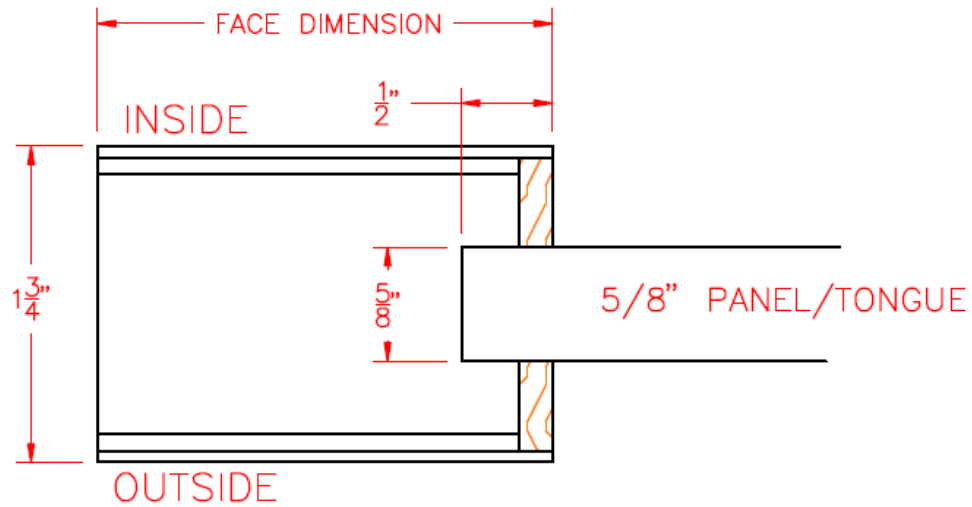

20-MIN SASH DOORS

EGGERS STILE & RAIL COLLECTION

20-MIN SASH DOORS

EGGERS STILE & RAIL COLLECTION

1000 INDUSTRIAL PARK • HOLSTEIN, IA 51025 • 800.827.1615
ONE EGGERS DRIVE • TWO RIVERS, WI 54241 • 920.793.1351