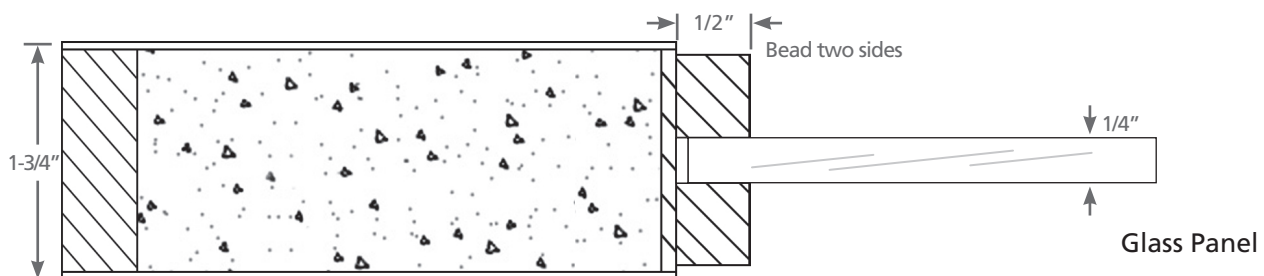

STANDARD NON-RATED/20-MIN STICKING & PANEL OFFERING

EGGERS STILE & RAIL COLLECTION

Square Sticking

1000 INDUSTRIAL PARK • HOLSTEIN, IA 51025 • 800.827.1615
ONE EGGERS DRIVE • TWO RIVERS, WI 54241 • 920.793.1351