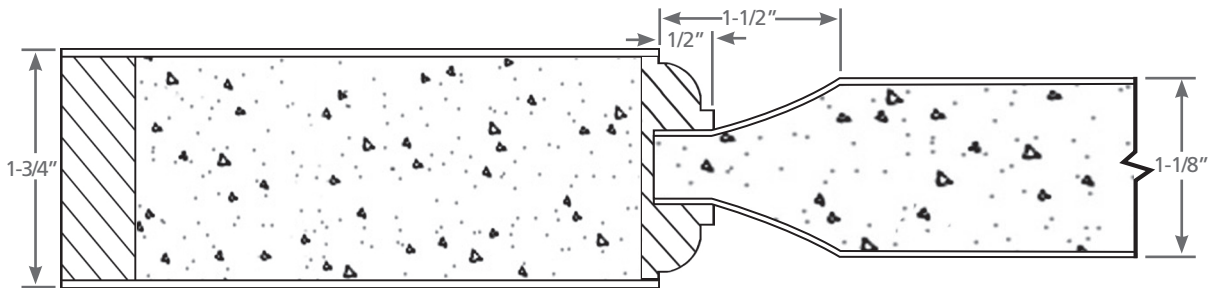

STANDARD NON-RATED/20-MIN STICKING & PANEL OFFERING

EGGERS STILE & RAIL COLLECTION

Ovolo Sticking

Raised Membrane Pressed Panel