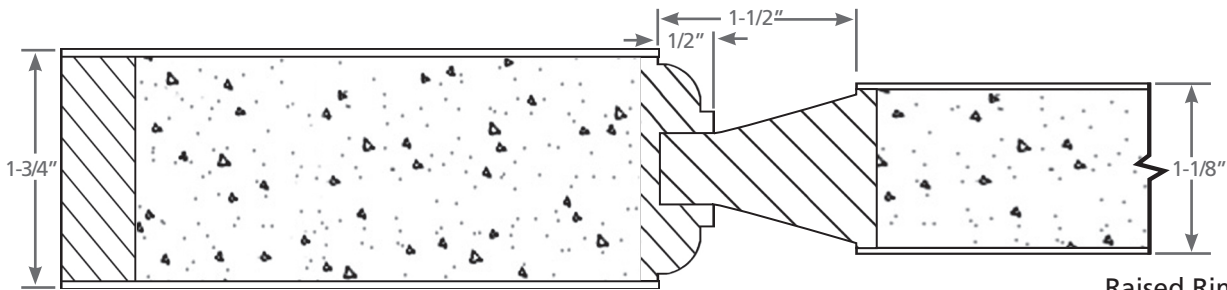

Raised Rim-Banded Panel