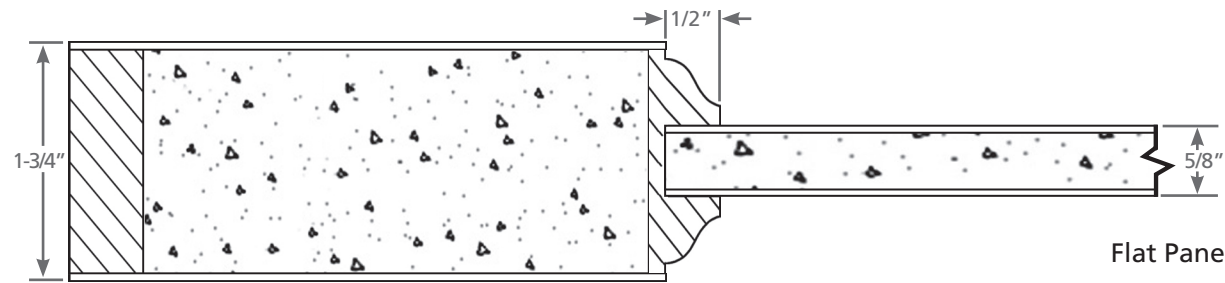

### Ogee Sticking

Raised Membrane Pressed Panel

Raised Rim-Banded Panel

Flat Panel

Glass Panel

1000 INDUSTRIAL PARK • HOLSTEIN, IA 51025 • 800.827.1615  
ONE EGGERS DRIVE • TWO RIVERS, WI 54241 • 920.793.1351