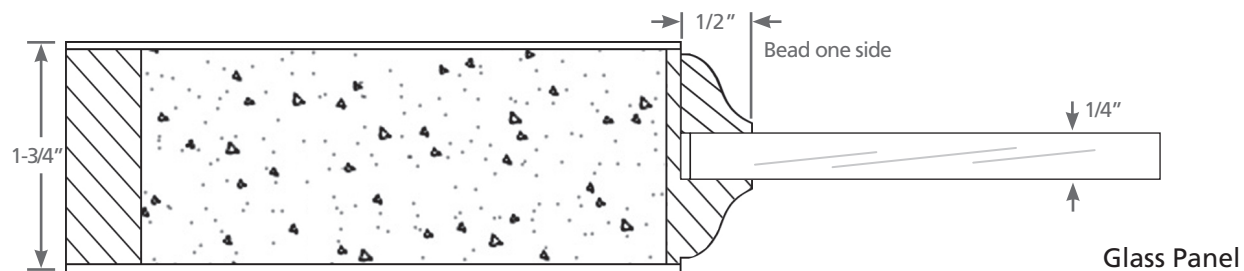

### Ogee Sticking

Raised Membrane Pressed Panel

Raised Rim-Banded Panel

Flat Panel

Glass Panel

1000 INDUSTRIAL PARK • HOLSTEIN, IA 51025 • 800.827.1615  
ONE EGGERS DRIVE • TWO RIVERS, WI 54241 • 920.793.1351