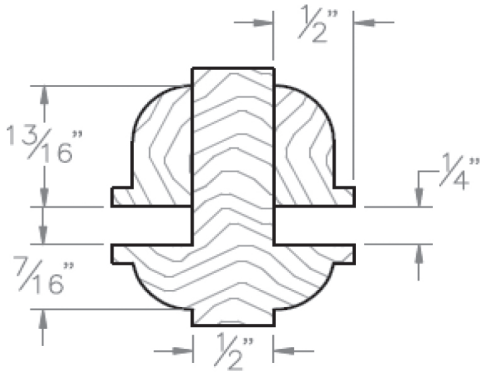

2-1/4" FRENCH DOOR BAR &  
MUNTIN - NON-RATED

2-1/4" FRENCH DOOR BAR &  
MUNTIN - 20-MIN.

2-1/4" SASH LITE DETAIL - NON-RATED

2-1/4" SASH LITE DETAIL - 20-MIN.

STANDARD STILE & RAIL OVOLO TRUE  
DIVIDED LITE / SASH DETAILS

1-3/4" SASH LITE DETAIL - NON RATED

1-3/4" FRENCH DOOR BAR & MUNTIN - NON RATED

1-3/4" SASH LITE DETAIL - 20- MIN.

1-3/4" FRENCH DOOR BAR & MUNTIN - 20- MIN.

2-1/4" FRENCH DOOR BAR & MUNTIN - NON-RATED

2-1/4" FRENCH DOOR BAR & MUNTIN - 20-MIN.

2-1/4" SASH LITE DETAIL - NON-RATED

2-1/4" SASH LITE DETAIL - 20-MIN.