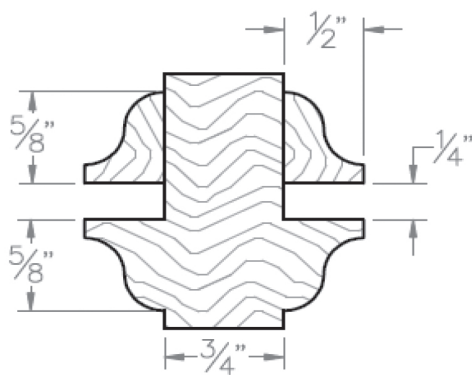

VTINDUSTRIES.COM

STANDARD STILE & RAIL OGEE TRUE  
DIVIDED LITE / SASH DETAILS

1-3/4" SASH LITE DETAIL - NON RATED

1-3/4" FRENCH DOOR BAR &  
MUNTIN - NON RATED

1-3/4" SASH LITE DETAIL - 20- MIN.

1-3/4" FRENCH DOOR BAR &  
MUNTIN - 20- MIN.

2-1/4" FRENCH DOOR BAR &  
MUNTIN - NON-RATED

2-1/4" FRENCH DOOR BAR &  
MUNTIN - 20-MIN.

2-1/4" SASH LITE DETAIL - NON-RATED

2-1/4" SASH LITE DETAIL - 20-MIN.

STANDARD STILE & RAIL OVOLO TRUE  
DIVIDED LITE / SASH DETAILS

2-1/4" SASH LITE DETAIL - NON-RATED

2-1/4" SASH LITE DETAIL - 20-MIN.