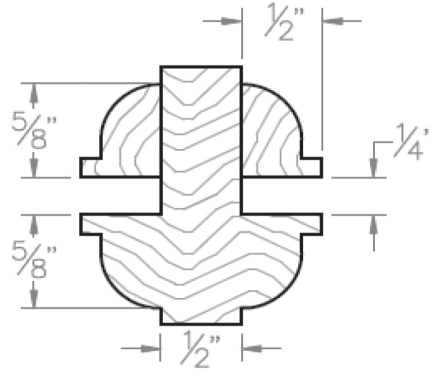

2-1/4" FRENCH DOOR BAR &  
MUNTIN - NON-RATED

2-1/4" FRENCH DOOR BAR &  
MUNTIN - 20-MIN.

2-1/4" SASH LITE DETAIL - NON-RATED

2-1/4" SASH LITE DETAIL - 20-MIN.

STANDARD STILE & RAIL OVOLO TRUE  
DIVIDED LITE / SASH DETAILS

1-3/4" SASH LITE DETAIL - NON RATED

1-3/4" FRENCH DOOR BAR & MUNTIN - NON RATED

1-3/4" SASH LITE DETAIL - 20- MIN.

1-3/4" FRENCH DOOR BAR & MUNTIN - 20- MIN.

2-1/4" FRENCH DOOR BAR & MUNTIN - NON-RATED

2-1/4" FRENCH DOOR BAR & MUNTIN - 20-MIN.

2-1/4" SASH LITE DETAIL - NON-RATED

2-1/4" SASH LITE DETAIL - 20-MIN.