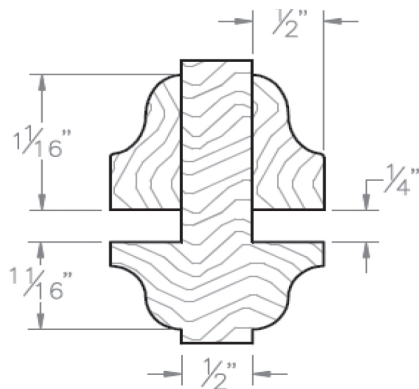

VTINDUSTRIES.COM

STANDARD STILE & RAIL OGEE TRUE  
DIVIDED LITE / SASH DETAILS

1-3/4" SASH LITE DETAIL - NON RATED

1-3/4" FRENCH DOOR BAR &  
MUNTIN - NON RATED

1-3/4" SASH LITE DETAIL - 20- MIN.

1-3/4" FRENCH DOOR BAR &  
MUNTIN - 20- MIN.

2-1/4" FRENCH DOOR BAR &  
MUNTIN - NON-RATED

2-1/4" FRENCH DOOR BAR &  
MUNTIN - 20-MIN.

2-1/4" SASH LITE DETAIL - NON-RATED

2-1/4" SASH LITE DETAIL - 20-MIN.

STANDARD STILE & RAIL OVOLO TRUE  
DIVIDED LITE / SASH DETAILS