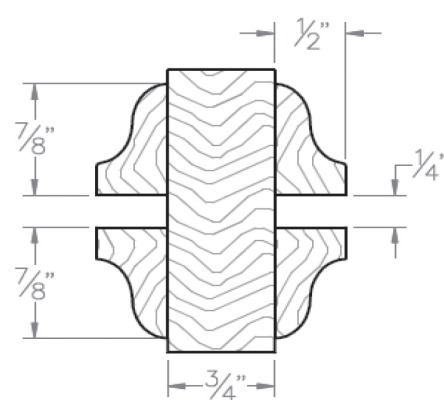

VTINDUSTRIES.COM

STANDARD STILE & RAIL OGEE TRUE  
DIVIDED LITE / SASH DETAILS

1-3/4" SASH LITE DETAIL - NON RATED

1-3/4" FRENCH DOOR BAR &  
MUNTIN - NON RATED

1-3/4" SASH LITE DETAIL - 20- MIN.

1-3/4" FRENCH DOOR BAR &  
MUNTIN - 20- MIN.

2-1/4" FRENCH DOOR BAR &  
MUNTIN - NON-RATED

2-1/4" FRENCH DOOR BAR &  
MUNTIN - 20-MIN.

2-1/4" SASH LITE DETAIL - NON-RATED

2-1/4" SASH LITE DETAIL - 20-MIN.

STANDARD STILE & RAIL OVOLO TRUE  
DIVIDED LITE / SASH DETAILS

2-1/4" SASH LITE DETAIL - NON-RATED

2-1/4" SASH LITE DETAIL - 20-MIN.