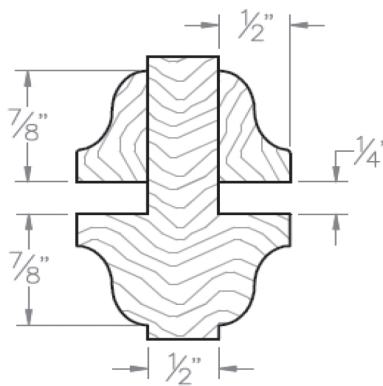

VTINDUSTRIES.COM

STANDARD STILE & RAIL OGEE TRUE  
DIVIDED LITE / SASH DETAILS

1-3/4" SASH LITE DETAIL - NON RATED

1-3/4" FRENCH DOOR BAR &  
MUNTIN - NON RATED

1-3/4" SASH LITE DETAIL - 20- MIN.

1-3/4" FRENCH DOOR BAR &  
MUNTIN - 20- MIN.

2-1/4" FRENCH DOOR BAR &  
MUNTIN - NON-RATED

2-1/4" FRENCH DOOR BAR &  
MUNTIN - 20-MIN.

2-1/4" SASH LITE DETAIL - NON-RATED

2-1/4" SASH LITE DETAIL - 20-MIN.

STANDARD STILE & RAIL OVOLO TRUE  
DIVIDED LITE / SASH DETAILS

2-1/4" SASH LITE DETAIL - NON-RATED

2-1/4" SASH LITE DETAIL - 20-MIN.