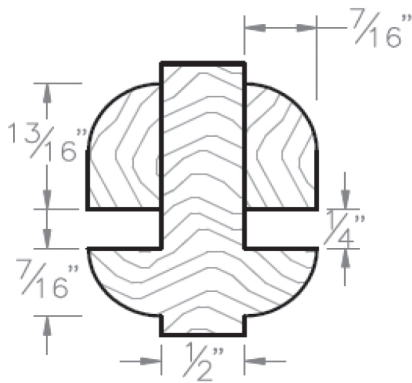

# TRUE DIVIDED LITE DETAILS

### STANDARD STILE & RAIL TRUE DIVIDED LITE / SASH DETAILS

1-3/4" SASH LITE DETAIL - NON RATED

1-3/4" FRENCH DOOR BAR & MUNTIN - NON RATED

1-3/4" SASH LITE DETAIL - 20- MIN.

1-3/4" FRENCH DOOR BAR & MUNTIN - 20- MIN.

2-1/4" SASH LITE DETAIL - NON-RATED

2-1/4" SASH LITE DETAIL - 20-MIN.