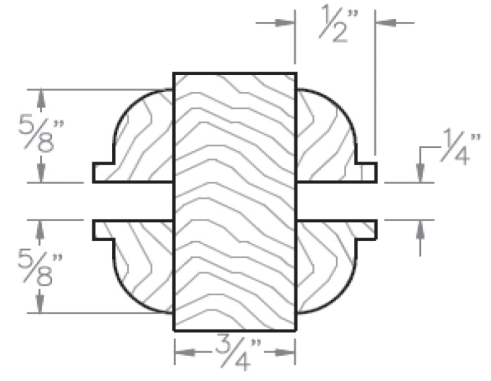

2-1/4" FRENCH DOOR BAR &  
MUNTIN - NON-RATED

2-1/4" FRENCH DOOR BAR &  
MUNTIN - 20-MIN.

2-1/4" SASH LITE DETAIL - NON-RATED

2-1/4" SASH LITE DETAIL - 20-MIN.

STANDARD STILE & RAIL OVOLO TRUE  
DIVIDED LITE / SASH DETAILS

1-3/4" SASH LITE DETAIL - NON RATED

1-3/4" FRENCH DOOR BAR & MUNTIN - NON RATED

1-3/4" SASH LITE DETAIL - 20- MIN.

1-3/4" FRENCH DOOR BAR & MUNTIN - 20- MIN.

2-1/4" FRENCH DOOR BAR & MUNTIN - NON-RATED

2-1/4" FRENCH DOOR BAR & MUNTIN - 20-MIN.

2-1/4" SASH LITE DETAIL - NON-RATED

2-1/4" SASH LITE DETAIL - 20-MIN.