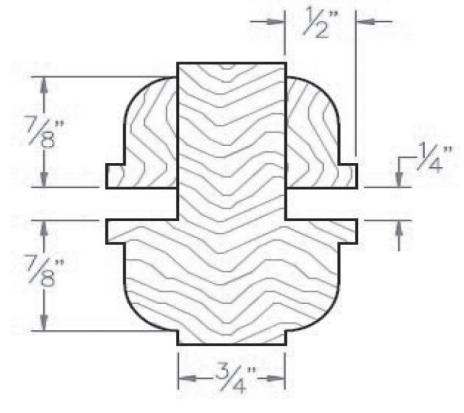

2-1/4" FRENCH DOOR BAR &  
MUNTIN - NON-RATED

2-1/4" FRENCH DOOR BAR &  
MUNTIN - 20-MIN.

2-1/4" SASH LITE DETAIL - NON-RATED

2-1/4" SASH LITE DETAIL - 20-MIN.

STANDARD STILE & RAIL OVOLO TRUE  
DIVIDED LITE / SASH DETAILS

1-3/4" SASH LITE DETAIL - NON RATED

1-3/4" FRENCH DOOR BAR & MUNTIN - NON RATED

1-3/4" SASH LITE DETAIL - 20- MIN.

1-3/4" FRENCH DOOR BAR & MUNTIN - 20- MIN.

2-1/4" FRENCH DOOR BAR & MUNTIN - NON-RATED

2-1/4" FRENCH DOOR BAR & MUNTIN - 20-MIN.

2-1/4" SASH LITE DETAIL - NON-RATED

2-1/4" SASH LITE DETAIL - 20-MIN.