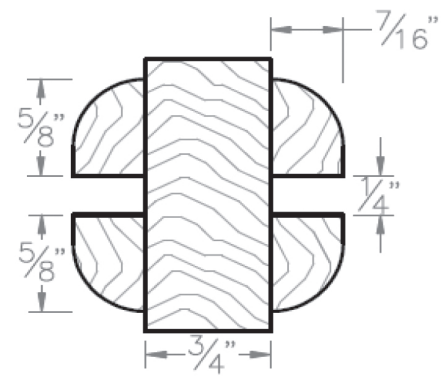

### STANDARD STILE & RAIL TRUE DIVIDED LITE / SASH DETAILS

1-3/4" SASH LITE DETAIL - NON RATED

1-3/4" FRENCH DOOR BAR & MUNTIN - NON RATED

1-3/4" SASH LITE DETAIL - 20- MIN.

1-3/4" FRENCH DOOR BAR & MUNTIN - 20- MIN.