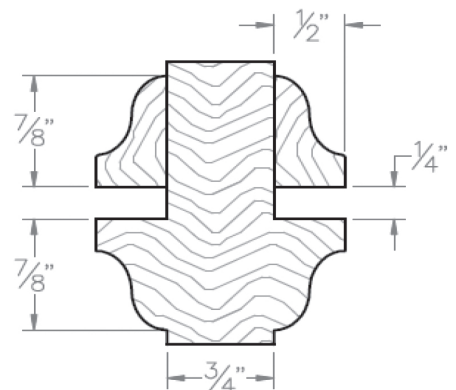

VTINDUSTRIES.COM

STANDARD STILE & RAIL OGEE TRUE  
DIVIDED LITE / SASH DETAILS

1-3/4" SASH LITE DETAIL - NON RATED

1-3/4" FRENCH DOOR BAR &  
MUNTIN - NON RATED

1-3/4" SASH LITE DETAIL - 20- MIN.

1-3/4" FRENCH DOOR BAR &  
MUNTIN - 20- MIN.

2-1/4" FRENCH DOOR BAR &  
MUNTIN - NON-RATED

2-1/4" FRENCH DOOR BAR &  
MUNTIN - 20-MIN.

2-1/4" SASH LITE DETAIL - NON-RATED

2-1/4" SASH LITE DETAIL - 20-MIN.

STANDARD STILE & RAIL OVOLO TRUE  
DIVIDED LITE / SASH DETAILS

2-1/4" SASH LITE DETAIL - NON-RATED

2-1/4" SASH LITE DETAIL - 20-MIN.