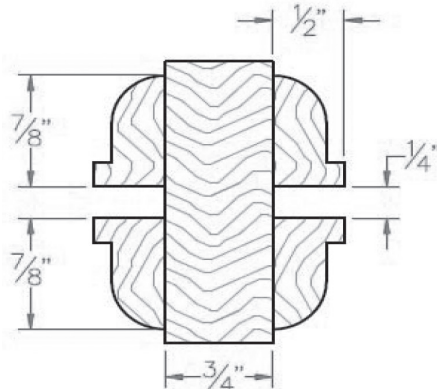

2-1/4" FRENCH DOOR BAR &  
MUNTIN - NON-RATED

2-1/4" FRENCH DOOR BAR &  
MUNTIN - 20-MIN.

2-1/4" SASH LITE DETAIL - NON-RATED

2-1/4" SASH LITE DETAIL - 20-MIN.

STANDARD STILE & RAIL OVOLO TRUE  
DIVIDED LITE / SASH DETAILS

1-3/4" SASH LITE DETAIL - NON RATED

1-3/4" FRENCH DOOR BAR & MUNTIN - NON RATED

1-3/4" SASH LITE DETAIL - 20- MIN.

1-3/4" FRENCH DOOR BAR & MUNTIN - 20- MIN.

2-1/4" FRENCH DOOR BAR & MUNTIN - NON-RATED

2-1/4" FRENCH DOOR BAR & MUNTIN - 20-MIN.

2-1/4" SASH LITE DETAIL - NON-RATED

2-1/4" SASH LITE DETAIL - 20-MIN.