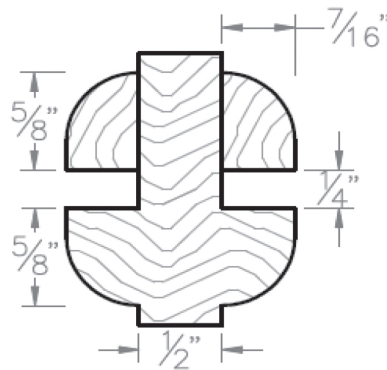

# TRUE DIVIDED LITE DETAILS

### STANDARD STILE & RAIL TRUE DIVIDED LITE / SASH DETAILS

1-3/4" SASH LITE DETAIL - NON RATED

1-3/4" FRENCH DOOR BAR & MUNTIN - NON RATED

1-3/4" SASH LITE DETAIL - 20- MIN.

1-3/4" FRENCH DOOR BAR & MUNTIN - 20- MIN.

2-1/4" SASH LITE DETAIL - NON-RATED

2-1/4" SASH LITE DETAIL - 20-MIN.