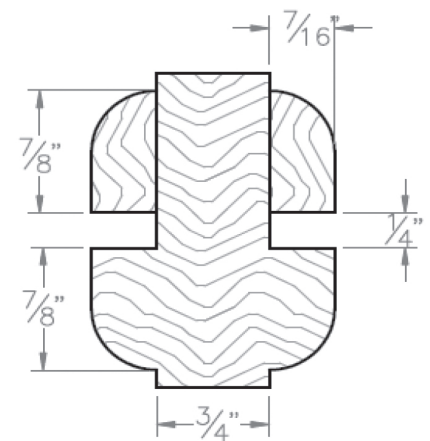

2-1/4" FRENCH DOOR BAR & MUNTIN - 20-MIN.