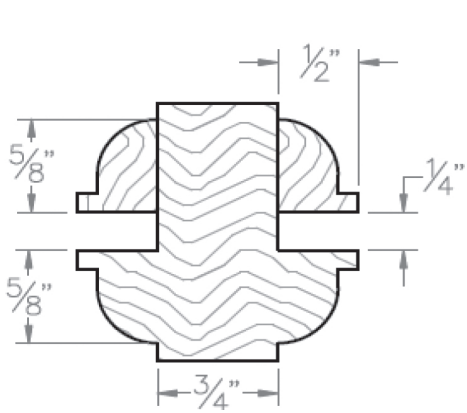

2-1/4" FRENCH DOOR BAR &  
MUNTIN - NON-RATED

2-1/4" FRENCH DOOR BAR &  
MUNTIN - 20-MIN.

2-1/4" SASH LITE DETAIL - NON-RATED

2-1/4" SASH LITE DETAIL - 20-MIN.

STANDARD STILE & RAIL OVOLO TRUE  
DIVIDED LITE / SASH DETAILS

1-3/4" SASH LITE DETAIL - NON RATED

1-3/4" FRENCH DOOR BAR & MUNTIN - NON RATED

1-3/4" SASH LITE DETAIL - 20- MIN.

1-3/4" FRENCH DOOR BAR & MUNTIN - 20- MIN.

2-1/4" FRENCH DOOR BAR & MUNTIN - NON-RATED

2-1/4" FRENCH DOOR BAR & MUNTIN - 20-MIN.

2-1/4" SASH LITE DETAIL - NON-RATED

2-1/4" SASH LITE DETAIL - 20-MIN.