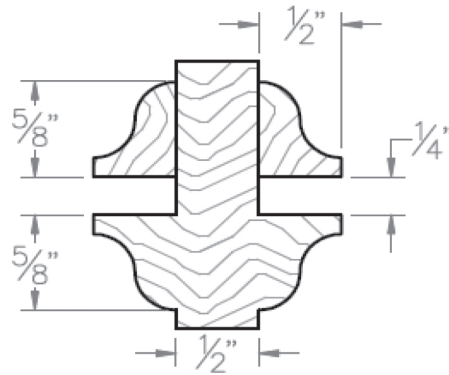

2-1/4" FRENCH DOOR BAR & MUNTIN - NON-RATED

2-1/4" FRENCH DOOR BAR & MUNTIN - 20-MIN.

2-1/4" SASH LITE DETAIL - NON-RATED

2-1/4" SASH LITE DETAIL - 20-MIN.

1000 INDUSTRIAL PARK • HOLSTEIN, IA 51025 • 800.827.1615  
 ONE EGGERS DRIVE • TWO RIVERS, WI 54241 • 920.793.1351

VTINDUSTRIES.COM

STANDARD STILE & RAIL OGEE TRUE  
DIVIDED LITE / SASH DETAILS

1-3/4" SASH LITE DETAIL - NON RATED

1-3/4" FRENCH DOOR BAR &  
MUNTIN - NON RATED

1-3/4" SASH LITE DETAIL - 20- MIN.

1-3/4" FRENCH DOOR BAR &  
MUNTIN - 20- MIN.

2-1/4" FRENCH DOOR BAR &  
MUNTIN - NON-RATED

2-1/4" FRENCH DOOR BAR &  
MUNTIN - 20-MIN.

2-1/4" SASH LITE DETAIL - NON-RATED

2-1/4" SASH LITE DETAIL - 20-MIN.

STANDARD STILE & RAIL OVOLO TRUE  
DIVIDED LITE / SASH DETAILS

2-1/4" SASH LITE DETAIL - NON-RATED

2-1/4" SASH LITE DETAIL - 20-MIN.