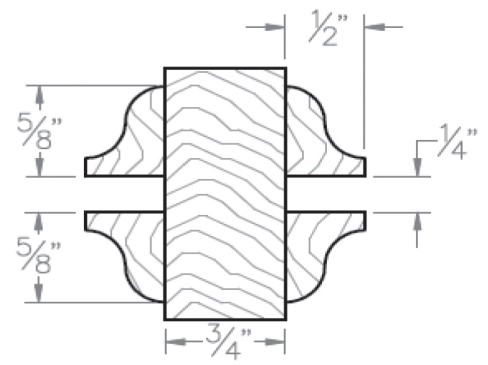

VTINDUSTRIES.COM

STANDARD STILE & RAIL OGEE TRUE  
DIVIDED LITE / SASH DETAILS

1-3/4" SASH LITE DETAIL - NON RATED

1-3/4" FRENCH DOOR BAR &  
MUNTIN - NON RATED

1-3/4" SASH LITE DETAIL - 20- MIN.

1-3/4" FRENCH DOOR BAR &  
MUNTIN - 20- MIN.

2-1/4" FRENCH DOOR BAR &  
MUNTIN - NON-RATED

2-1/4" FRENCH DOOR BAR &  
MUNTIN - 20-MIN.

2-1/4" SASH LITE DETAIL - NON-RATED

2-1/4" SASH LITE DETAIL - 20-MIN.

STANDARD STILE & RAIL OVOLO TRUE  
DIVIDED LITE / SASH DETAILS