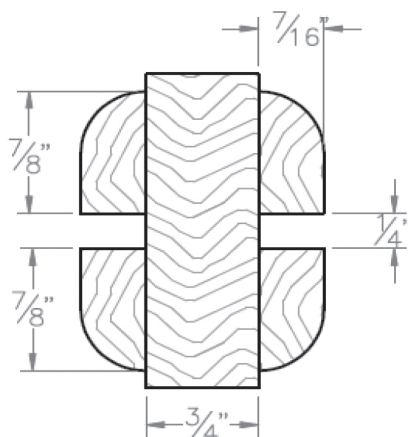

2-1/4" SASH LITE DETAIL - 20-MIN.

1000 INDUSTRIAL PARK • HOLSTEIN, IA 51025 • 800.827.1615
ONE EGGERS DRIVE • TWO RIVERS, WI 54241 • 920.793.1351

VTINDUSTRIES.COM