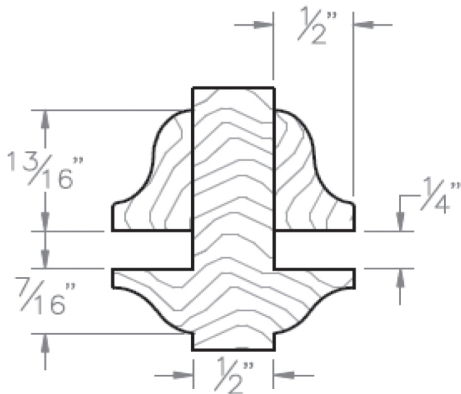

VTINDUSTRIES.COM

STANDARD STILE & RAIL OGEE TRUE  
DIVIDED LITE / SASH DETAILS

1-3/4" SASH LITE DETAIL - NON RATED

1-3/4" FRENCH DOOR BAR &  
MUNTIN - NON RATED

1-3/4" SASH LITE DETAIL - 20- MIN.

1-3/4" FRENCH DOOR BAR &  
MUNTIN - 20- MIN.

2-1/4" FRENCH DOOR BAR &  
MUNTIN - NON-RATED

2-1/4" FRENCH DOOR BAR &  
MUNTIN - 20-MIN.

2-1/4" SASH LITE DETAIL - NON-RATED

2-1/4" SASH LITE DETAIL - 20-MIN.

STANDARD STILE & RAIL OVOLO TRUE  
DIVIDED LITE / SASH DETAILS