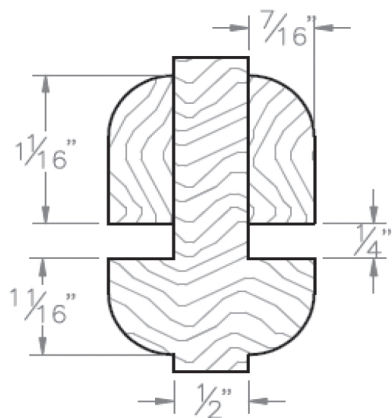

2-1/4" SASH LITE DETAIL - NON-RATED