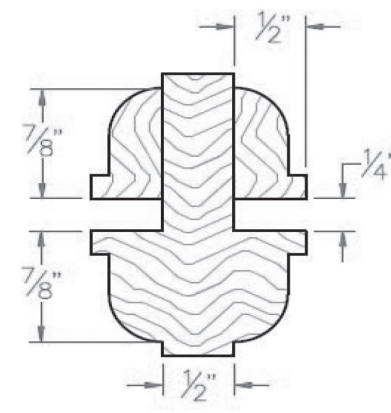

2-1/4" FRENCH DOOR BAR &  
MUNTIN - NON-RATED

2-1/4" FRENCH DOOR BAR &  
MUNTIN - 20-MIN.

2-1/4" SASH LITE DETAIL - NON-RATED

2-1/4" SASH LITE DETAIL - 20-MIN.

STANDARD STILE & RAIL OVOLO TRUE  
DIVIDED LITE / SASH DETAILS

1-3/4" SASH LITE DETAIL - NON RATED

1-3/4" FRENCH DOOR BAR & MUNTIN - NON RATED

1-3/4" SASH LITE DETAIL - 20- MIN.

1-3/4" FRENCH DOOR BAR & MUNTIN - 20- MIN.

2-1/4" FRENCH DOOR BAR & MUNTIN - NON-RATED

2-1/4" FRENCH DOOR BAR & MUNTIN - 20-MIN.

2-1/4" SASH LITE DETAIL - NON-RATED

2-1/4" SASH LITE DETAIL - 20-MIN.