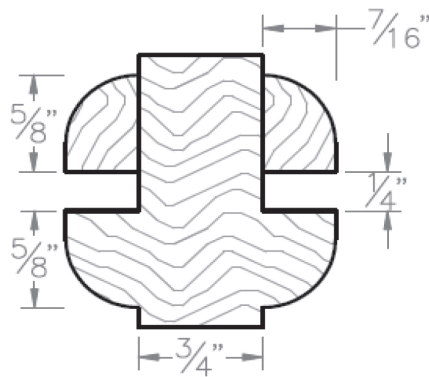

### STANDARD STILE & RAIL TRUE DIVIDED LITE / SASH DETAILS

1-3/4" SASH LITE DETAIL - NON RATED

1-3/4" FRENCH DOOR BAR & MUNTIN - NON RATED

1-3/4" SASH LITE DETAIL - 20- MIN.

1-3/4" FRENCH DOOR BAR & MUNTIN - 20- MIN.

2-1/4" SASH LITE DETAIL - NON-RATED

2-1/4" SASH LITE DETAIL - 20-MIN.