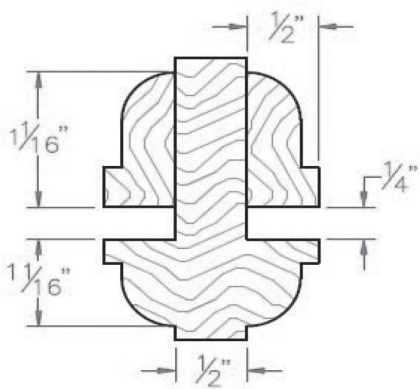

2-1/4" FRENCH DOOR BAR &  
MUNTIN - NON-RATED

2-1/4" FRENCH DOOR BAR &  
MUNTIN - 20-MIN.

2-1/4" SASH LITE DETAIL - NON-RATED

2-1/4" SASH LITE DETAIL - 20-MIN.

STANDARD STILE & RAIL OVOLO TRUE  
DIVIDED LITE / SASH DETAILS

1-3/4" SASH LITE DETAIL - NON RATED

1-3/4" FRENCH DOOR BAR & MUNTIN - NON RATED

1-3/4" SASH LITE DETAIL - 20- MIN.

1-3/4" FRENCH DOOR BAR & MUNTIN - 20- MIN.

2-1/4" FRENCH DOOR BAR & MUNTIN - NON-RATED

2-1/4" FRENCH DOOR BAR & MUNTIN - 20-MIN.

2-1/4" SASH LITE DETAIL - NON-RATED

2-1/4" SASH LITE DETAIL - 20-MIN.