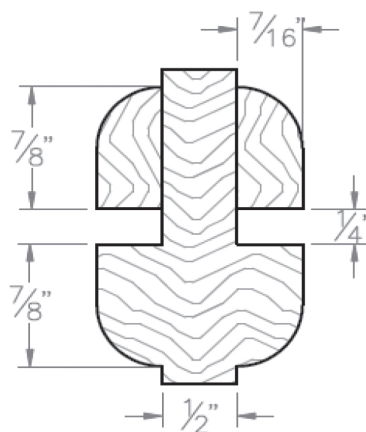

### STANDARD STILE & RAIL TRUE DIVIDED LITE / SASH DETAILS

1-3/4" SASH LITE DETAIL - NON RATED

1-3/4" FRENCH DOOR BAR & MUNTIN - NON RATED

1-3/4" SASH LITE DETAIL - 20- MIN.

1-3/4" FRENCH DOOR BAR & MUNTIN - 20- MIN.

2-1/4" FRENCH DOOR BAR &  
MUNTIN - NON-RATED

2-1/4" FRENCH DOOR BAR &  
MUNTIN - 20-MIN.

2-1/4" SASH LITE DETAIL - NON-RATED

2-1/4" SASH LITE DETAIL - 20-MIN.

STANDARD STILE & RAIL OVOLO TRUE  
DIVIDED LITE / SASH DETAILS

2-1/4" SASH LITE DETAIL - NON-RATED

2-1/4" SASH LITE DETAIL - 20-MIN.