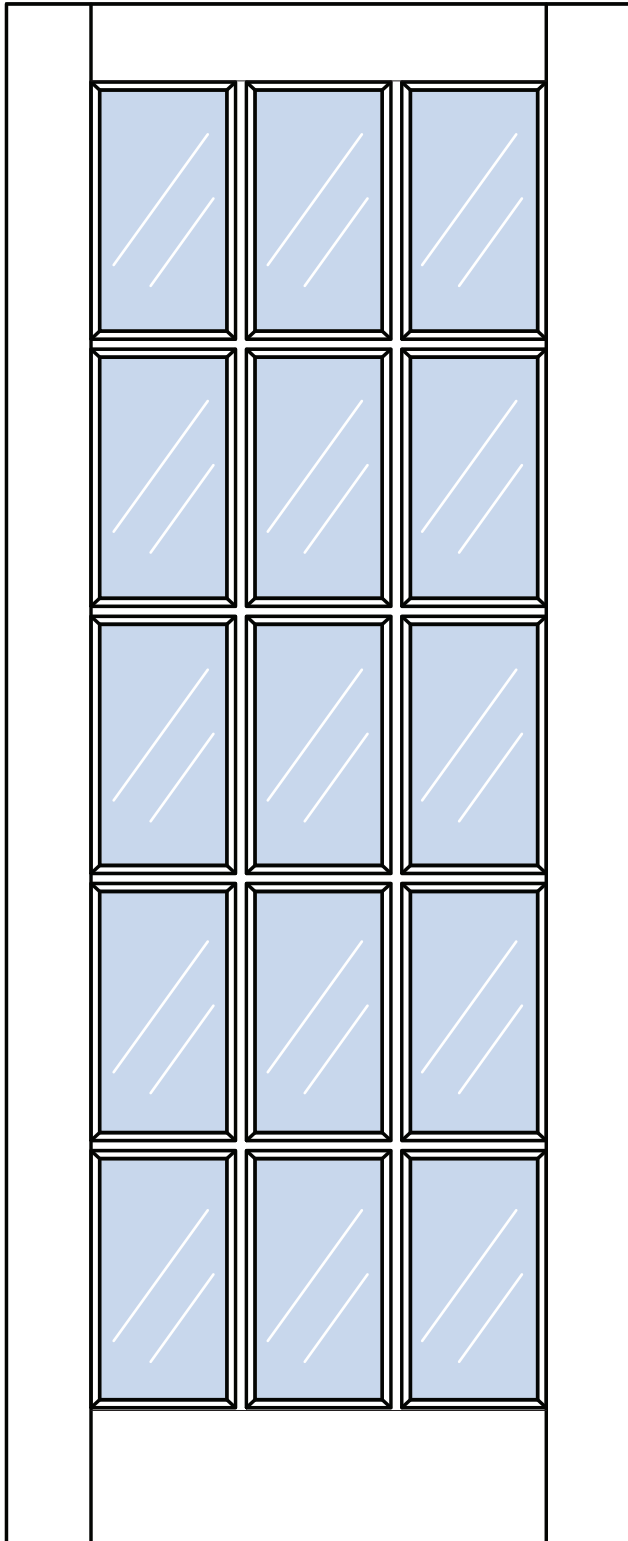

# EGGERS STILE & RAIL DOOR COLLECTION

## E204

JOB NUMBER: \_\_\_\_\_

JOB NAME: \_\_\_\_\_

	STANDARD	MINIMUM*	CUSTOM
Stile	6"	5"	_____
Top Rail	6"	5"	_____
Bottom Rail	10"	8"	_____
Crossrail(s)	N/A	N/A	_____
Mullion(s)	N/A	N/A	_____

Standard dimensions are listed above. If your project requires custom dimensions, please fill them in the 'custom' column.

### STICKING/BEAD

- Quarter-Round
- Ogee
- Ovolo
- Square
- Other - supply drawing