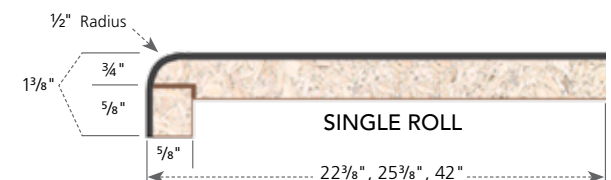

VTDimensions.com | 1-888-287-8356
1000 Industrial Park | P.O. Box 490 | Holstein, IA 51025

©2015 VT Industries, Inc. All rights reserved.
NPTE-OR 0615

Edge: Tempo

Laminate: Bianco Romano

Wilsonart® 1872-35

Oregon

All measurements in inches. Drawings not to scale.