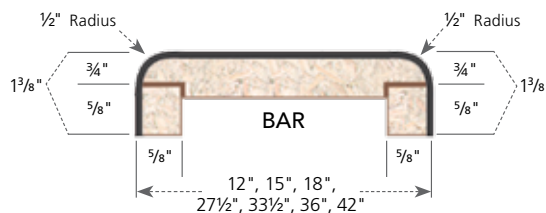

One source. Many beautiful looks. Only from VT.

Specifications

- Standard substrate is $\frac{3}{4}$ " industrial-grade particleboard, available in 8', 10', and 12' lengths
- Standard postformed-grade laminate with a thickness of $0.042" + 0.002" - 0.008"$
- Both standard and special styles and sizes are suitable for all residential, commercial, institutional, or light-industrial applications
- Available surfaced with Formica®, Nevamar®, Pionite®, and Wilsonart® laminate
- Available as an environmentally friendly EQcountertop

VTDimensions.com | 1-888-287-8356
1000 Industrial Park | P.O. Box 490 | Holstein, IA 51025

©2015 VT Industries, Inc. All rights reserved.
NPTE-OR 0615

Edge: Tempo

Laminate: Bianco Romano

Wilsonart® 1872-35

Oregon

All measurements in inches. Drawings not to scale.