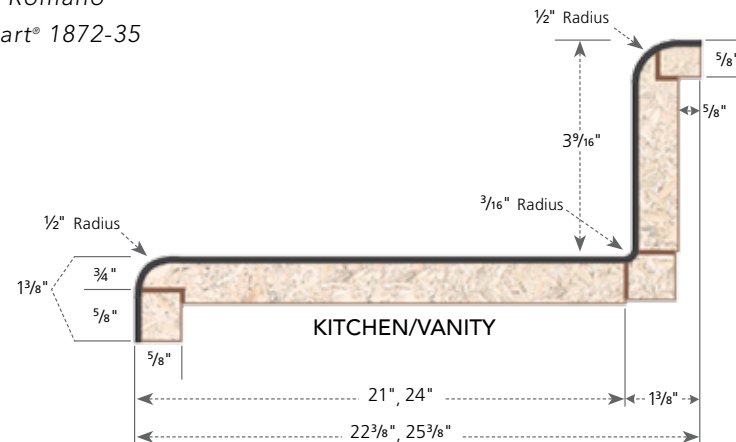

One source. Many beautiful looks. Only from VT.

Specifications

- Standard substrate is $\frac{3}{4}$ " industrial-grade particleboard, available in 8', 10', and 12' lengths
- Standard postformed-grade laminate with a thickness of $0.042" + 0.002" - 0.008"$
- Both standard and special styles and sizes are suitable for all residential, commercial, institutional, or light-industrial applications
- Available surfaced with Formica®, Nevamar®, Pionite®, and Wilsonart® laminate
- Available as an environmentally friendly EQcountertop

VTDimensions.com | 1-888-287-8356
1000 Industrial Park | P.O. Box 490 | Holstein, IA 51025

©2015 VT Industries, Inc. All rights reserved.
NPTE-OR 0615

Edge: Tempo

Laminate: Bianco Romano

Wilsonart® 1872-35

Oregon

All measurements in inches. Drawings not to scale.