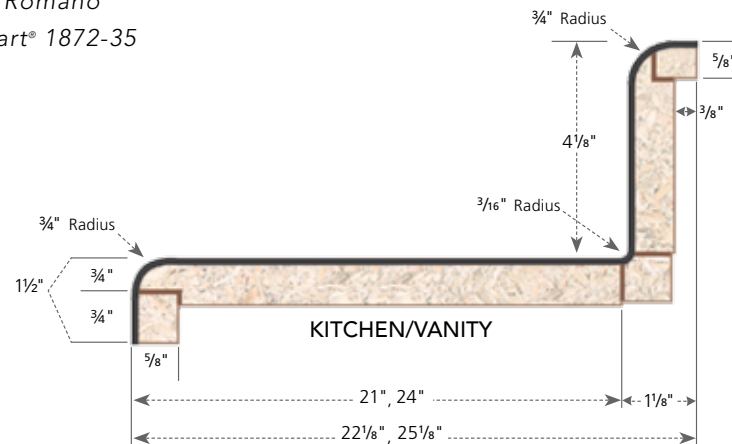

### Specifications

- Standard substrate is  $\frac{3}{4}$ " industrial-grade particleboard, available in 8', 10', and 12' lengths
- Standard postformed-grade laminate with a thickness of  $0.042" + 0.002" - 0.008"$
- Both standard and special styles and sizes are suitable for all residential, commercial, institutional, or light-industrial applications
- Available surfaced with Formica®, Nevamar®, Pionite®, and Wilsonart® laminate
- Available as an environmentally friendly EQcountertop

Edge: Tempo

Laminate: Bianco Romano

Wilsonart® 1872-35

Georgia

VTDimensions.com | 1-888-287-8356  
1000 Industrial Park | P.O. Box 490 | Holstein, IA 51025

©2015 VT Industries, Inc. All rights reserved.  
NPTE-GA 0615

All measurements in inches. Drawings not to scale.