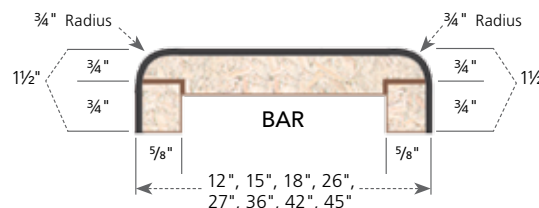

### Specifications

- Standard substrate is  $\frac{3}{4}$ " industrial-grade particleboard, available in 8', 10', and 12' lengths
- Standard postformed-grade laminate with a thickness of  $0.042" + 0.002" - 0.008"$
- Both standard and special styles and sizes are suitable for all residential, commercial, institutional, or light-industrial applications
- Available surfaced with Formica®, Nevamar®, Pionite®, and Wilsonart® laminate
- Available as an environmentally friendly EQcountertop

Edge: Tempo

Laminate: Bianco Romano

Wilsonart® 1872-35

Georgia

VTDimensions.com | 1-888-287-8356  
1000 Industrial Park | P.O. Box 490 | Holstein, IA 51025

©2015 VT Industries, Inc. All rights reserved.  
NPTE-GA 0615

All measurements in inches. Drawings not to scale.