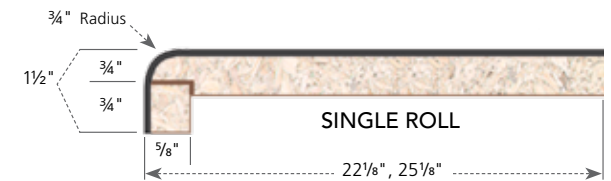

VTDimensions.com | 1-888-287-8356
1000 Industrial Park | P.O. Box 490 | Holstein, IA 51025

©2015 VT Industries, Inc. All rights reserved.
NPTE-GA 0615

All measurements in inches. Drawings not to scale.