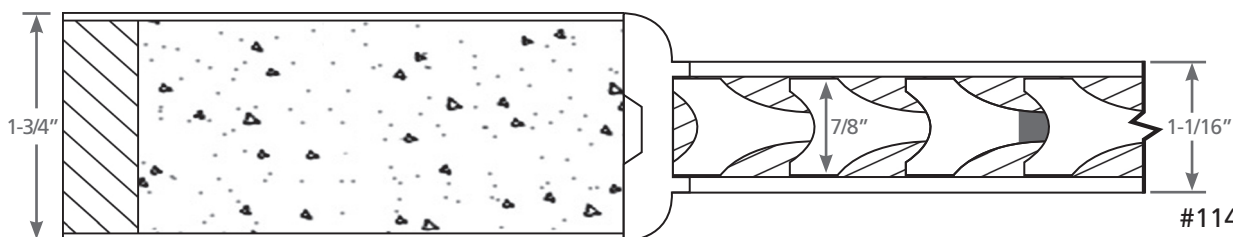

STANDARD NON-RATED LOUVER OFFERING

EGGERS STILE & RAIL COLLECTION

#109 Oval Slat*
24% Free Area

#110 Plantation Slat*
12% Free Area

#111 Chevron Slat*
28% Free Area

**Activar 600-Core
Metal V-Blade Louver
with Wood Bead**
60% Free Area

#114 Wood Louver**
15% Free Area

*Mullion may be required depending on louver size

**Shaded portion can be cut out except for ends of slots to provide a degree of ventilation

1000 INDUSTRIAL PARK • HOLSTEIN, IA 51025 • 800.827.1615
ONE EGGERS DRIVE • TWO RIVERS, WI 54241 • 920.793.1351