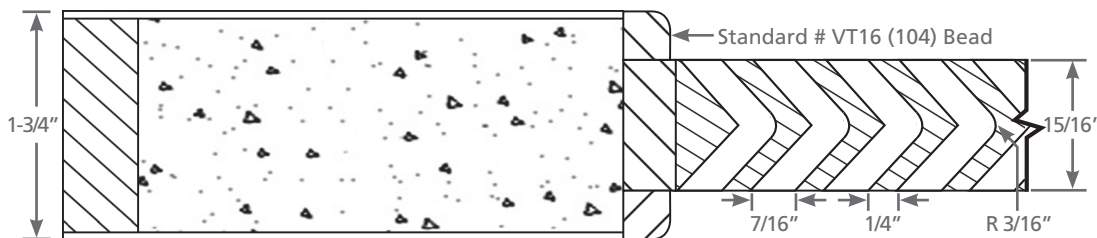

STANDARD NON-RATED LOUVER OFFERING

EGGERS STILE & RAIL COLLECTION

#109 Oval Slat*
24% Free Area

#110 Plantation Slat*
12% Free Area

#111 Chevron Slat*
28% Free Area

**Activar 600-Core
Metal V-Blade Louver
with Wood Bead**
60% Free Area

#114 Wood Louver**
15% Free Area

*Mullion may be required depending on louver size

**Shaded portion can be cut out except for ends of slots to provide a degree of ventilation

1000 INDUSTRIAL PARK • HOLSTEIN, IA 51025 • 800.827.1615
ONE EGGERS DRIVE • TWO RIVERS, WI 54241 • 920.793.1351