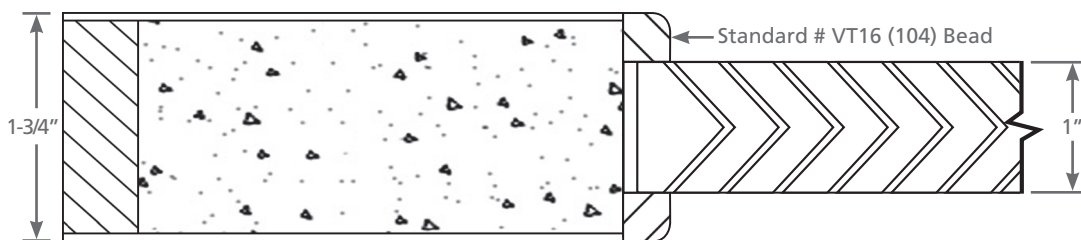

STANDARD NON-RATED LOUVER OFFERING

EGGERS STILE & RAIL COLLECTION

#109 Oval Slat*
24% Free Area

#110 Plantation Slat*
12% Free Area

#111 Chevron Slat*
28% Free Area

**Activar 600-Core
Metal V-Blade Louver
with Wood Bead**
60% Free Area

#114 Wood Louver**
15% Free Area

*Mullion may be required depending on louver size

**Shaded portion can be cut out except for ends of slots to provide a degree of ventilation

1000 INDUSTRIAL PARK • HOLSTEIN, IA 51025 • 800.827.1615
ONE EGGERS DRIVE • TWO RIVERS, WI 54241 • 920.793.1351