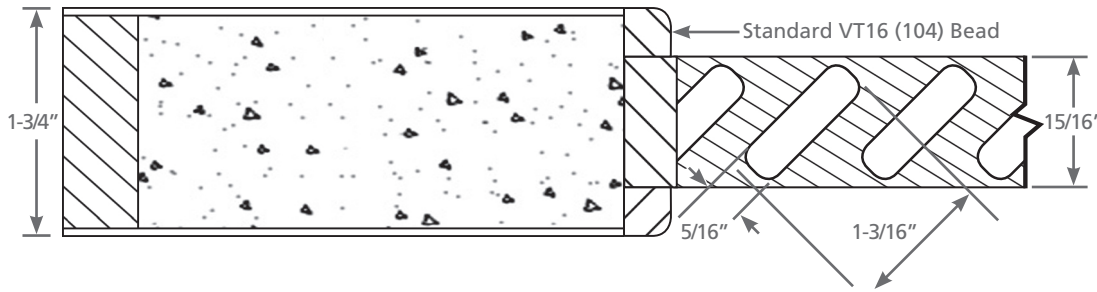

STANDARD NON-RATED LOUVER OFFERING

EGGERS STILE & RAIL COLLECTION

#109 Oval Slat*
24% Free Area

#110 Plantation Slat*
12% Free Area

#111 Chevron Slat*
28% Free Area

**Activar 600-Core
Metal V-Blade Louver
with Wood Bead**
60% Free Area

#114 Wood Louver**
15% Free Area

*Mullion may be required depending on louver size

**Shaded portion can be cut out except for ends of slots to provide a degree of ventilation

1000 INDUSTRIAL PARK • HOLSTEIN, IA 51025 • 800.827.1615
ONE EGGERS DRIVE • TWO RIVERS, WI 54241 • 920.793.1351