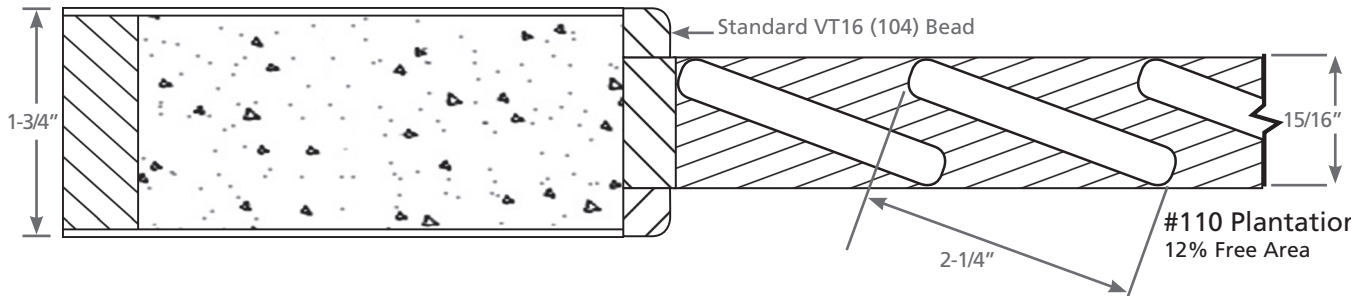

STANDARD NON-RATED LOUVER OFFERING

EGGERS STILE & RAIL COLLECTION

#109 Oval Slat*
24% Free Area

#110 Plantation Slat*
12% Free Area

#111 Chevron Slat*
28% Free Area

**Activar 600-Core
Metal V-Blade Louver
with Wood Bead**
60% Free Area

#114 Wood Louver**
15% Free Area

*Mullion may be required depending on louver size

**Shaded portion can be cut out except for ends of slots to provide a degree of ventilation

1000 INDUSTRIAL PARK • HOLSTEIN, IA 51025 • 800.827.1615
ONE EGGERS DRIVE • TWO RIVERS, WI 54241 • 920.793.1351