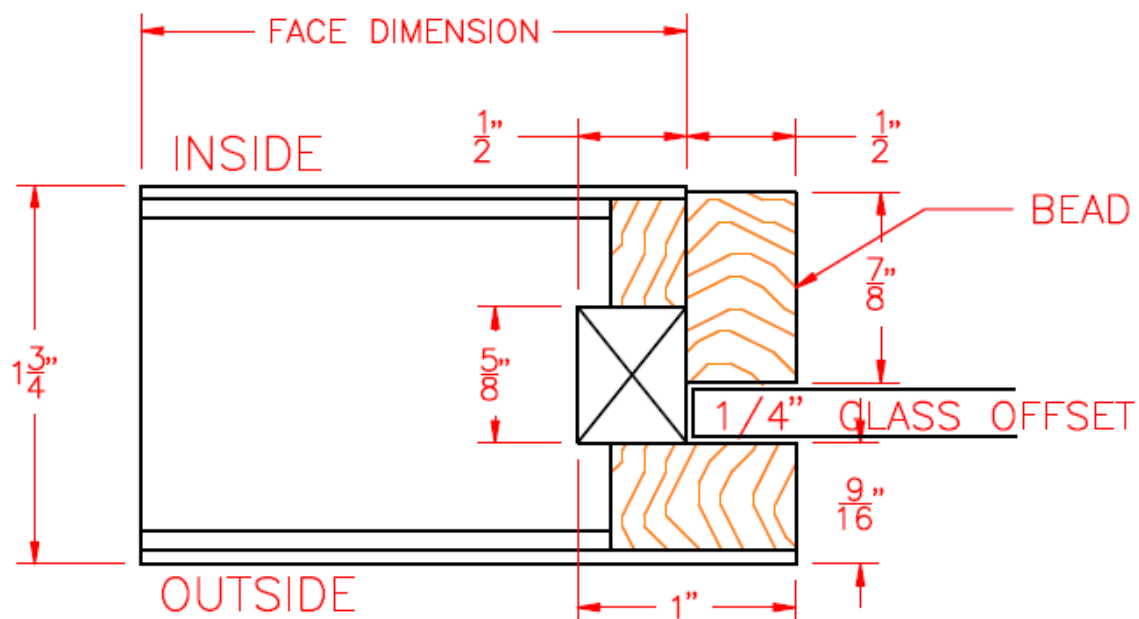

NON-RATED WITH SQUARE PROFILE

EGGERS STILE & RAIL COLLECTION

1000 INDUSTRIAL PARK • HOLSTEIN, IA 51025 • 800.827.1615
ONE EGGERS DRIVE • TWO RIVERS, WI 54241 • 920.793.1351