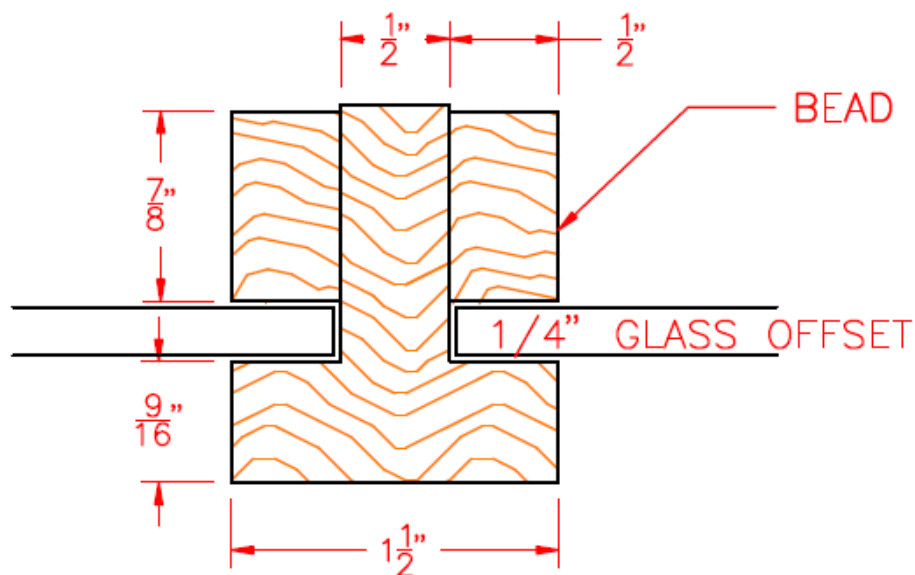

NON-RATED WITH SQUARE PROFILE

EGGERS STILE & RAIL COLLECTION

1000 INDUSTRIAL PARK • HOLSTEIN, IA 51025 • 800.827.1615
ONE EGGERS DRIVE • TWO RIVERS, WI 54241 • 920.793.1351