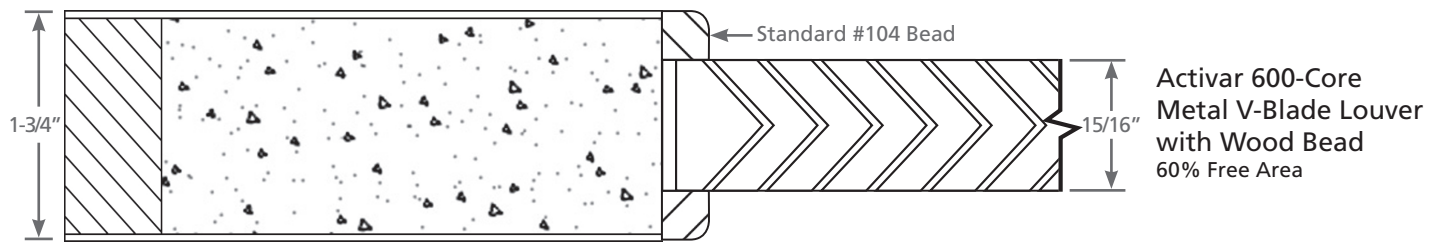

Standard Non-Rated Louver Offering*

Eggers Stile & Rail Door Collection

*Mullion may be required depending on louver size

**Shaded portion can be cut out except for ends of slots to provide a degree of ventilation