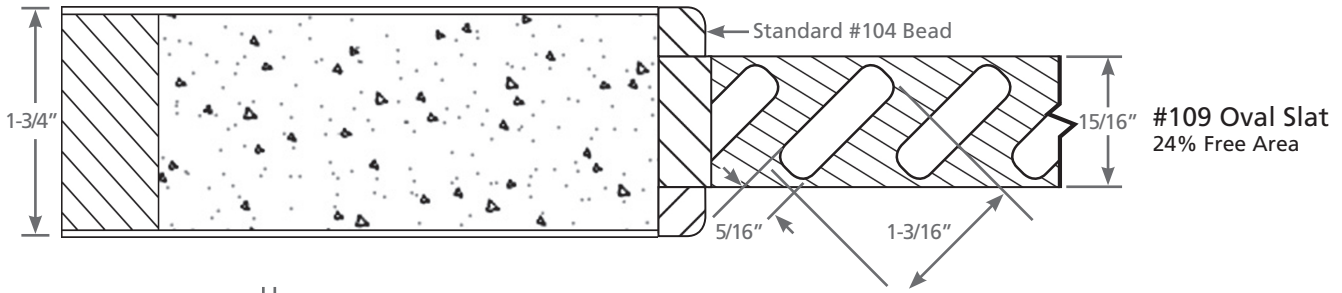

Standard Non-Rated Louver Offering*

Eggers Stile & Rail Door Collection

*Mullion may be required depending on louver size

**Shaded portion can be cut out except for ends of slots to provide a degree of ventilation