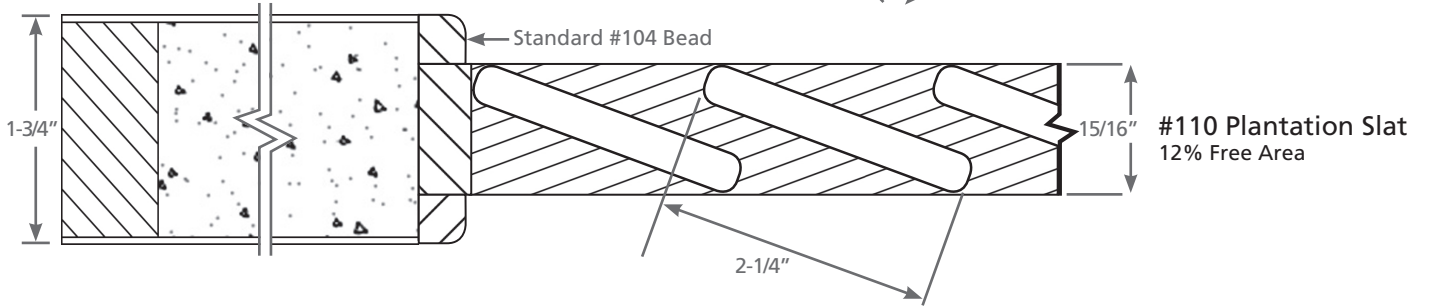

Standard Non-Rated Louver Offering*

Eggers Stile & Rail Door Collection

*Mullion may be required depending on louver size

**Shaded portion can be cut out except for ends of slots to provide a degree of ventilation