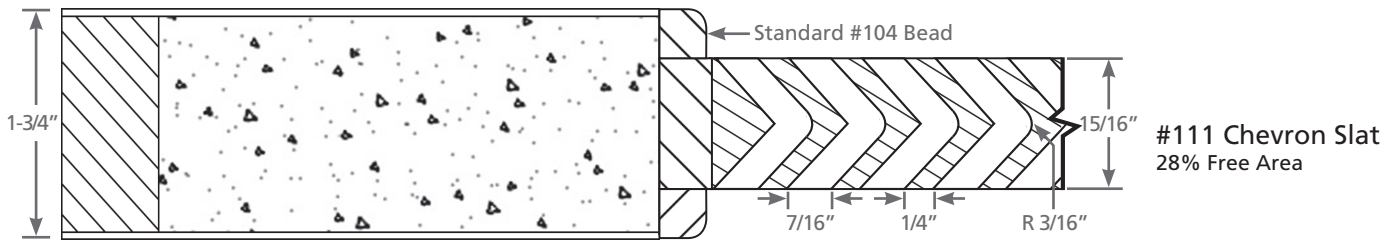

Standard Non-Rated Louver Offering*

Eggers Stile & Rail Door Collection

*Mullion may be required depending on louver size

**Shaded portion can be cut out except for ends of slots to provide a degree of ventilation