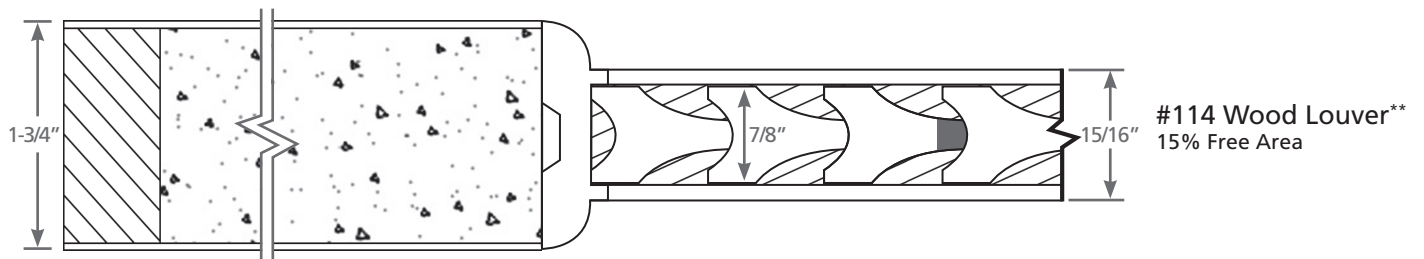

Standard Non-Rated Louver Offering*

Eggers Stile & Rail Door Collection

*Mullion may be required depending on louver size

**Shaded portion can be cut out except for ends of slots to provide a degree of ventilation