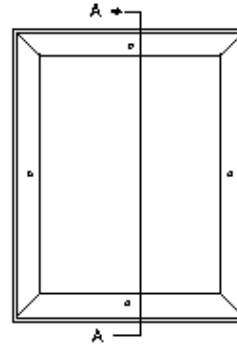

LEAD LINED FRAMES

Lead Lined Frame "LL2F" – for Non-rated

ORDER SIZE - Inside Dimension of Frame
 GLASS SIZE - Order Size + 3/4"
 CUTOUT SIZE - Order Size + 1-5/8"

Lead Lined Frame "LL" – for 20-Minute Fire Rating

ORDER SIZE - Visible Glass of Center
 LABELED GLASS SIZE - Order Size + 3/4"
 LEADED GLASS SIZE - Order Size - 1/4"
 CUTOUT SIZE - Order Size + 1-3/4"