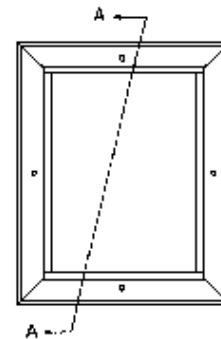

LEAD LINED FRAMES

Lead Lined Frame "LL2F" – for Non-rated

ORDER SIZE - Inside Dimension of Frame
 GLASS SIZE - Order Size + 3/4"
 CUTOUT SIZE - Order Size + 1-5/8"

Lead Lined Frame "LL" – for 20-Minute Fire Rating

ORDER SIZE - Visible Glass of Center
 LABELED GLASS SIZE - Order Size + 3/4"
 LEADED GLASS SIZE - Order Size - 1/4"
 CUTOUT SIZE - Order Size + 1-3/4"