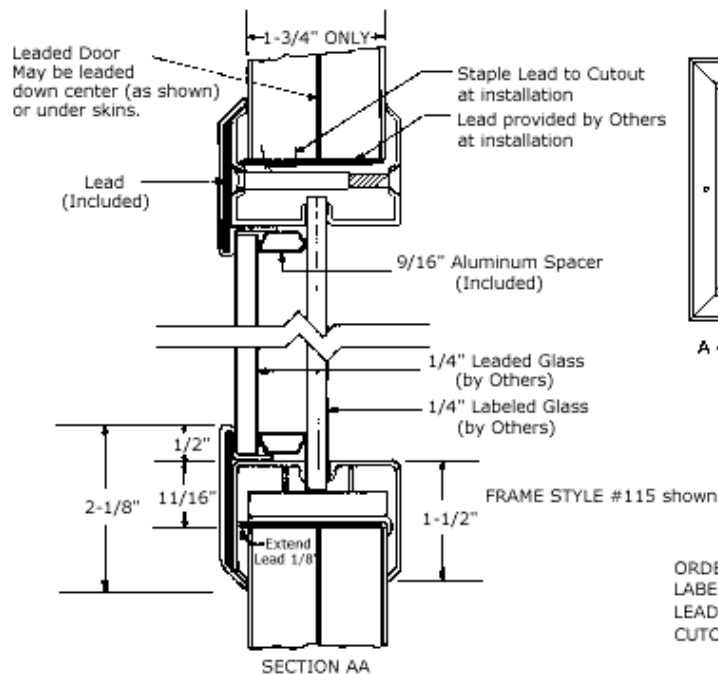

LEAD LINED FRAMES

Lead Lined Frame "LL2F" – for Non-rated

ORDER SIZE - Inside Dimension of Frame
 GLASS SIZE - Order Size + 3/4"
 CUTOUT SIZE - Order Size + 1-5/8"

Lead Lined Frame "LL" – for 20-Minute Fire Rating

ORDER SIZE - Visible Glass of Center
 LABELED GLASS SIZE - Order Size + 3/4"
 LEADED GLASS SIZE - Order Size - 1/4"
 CUTOUT SIZE - Order Size + 1-3/4"