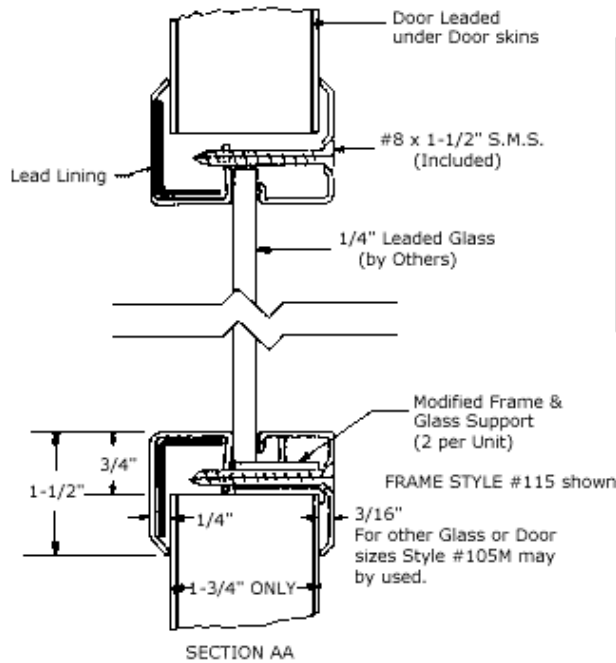

LEAD LINED FRAMES

Lead Lined Frame "LL2F" – for Non-rated

ORDER SIZE - Inside Dimension of Frame
 GLASS SIZE - Order Size + 3/4"
 CUTOUT SIZE - Order Size + 1-5/8"

Lead Lined Frame "LL" – for 20-Minute Fire Rating

ORDER SIZE - Visible Glass of Center
 LABELED GLASS SIZE - Order Size + 3/4"
 LEADED GLASS SIZE - Order Size - 1/4"
 CUTOUT SIZE - Order Size + 1-3/4"