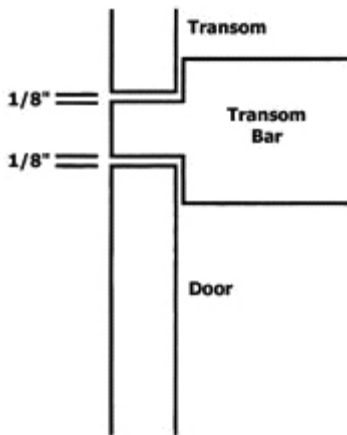

### Heritage Flush

Square Transom for  
Non Rated only

Square Transom with DTA  
20-Minute Fire Rating  
for Neutral Pressure only

Square Transom with #204  
for Neutral Pressure Only

Square Transom with Fixed Bar  
for 20-90 minute Positive Pressure

Rabbeted Transom  
Advise Rabt Dimension \_\_\_\_\_  
For Neutral Pressure and Non Rated  
Only