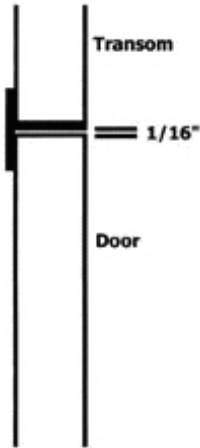

## TRANSOM PROFILES

### Heritage Flush

Square Transom for  
Non Rated only

Square Transom with DTA  
20-Minute Fire Rating  
for Neutral Pressure only

Square Transom with #204  
for Neutral Pressure Only

Square Transom with Fixed Bar  
for 20-90 minute Positive Pressure