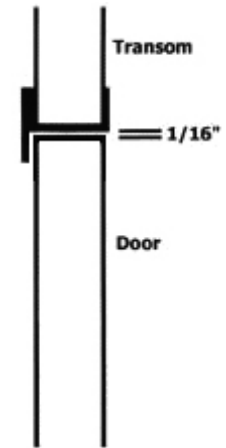

### Heritage Flush

Square Transom for  
Non Rated only

Square Transom with DTA  
20-Minute Fire Rating  
for Neutral Pressure only

Square Transom with #204  
for Neutral Pressure Only

Square Transom with Fixed Bar  
for 20-90 minute Positive Pressure