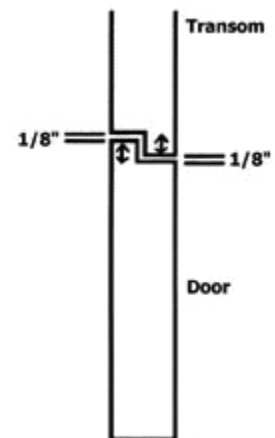

### Heritage Flush

Square Transom for  
Non Rated only

Square Transom with DTA  
20-Minute Fire Rating  
for Neutral Pressure only

Square Transom with #204  
for Neutral Pressure Only

Square Transom with Fixed Bar  
for 20-90 minute Positive Pressure

Rabbeted Transom  
Advise Rabt Dimension \_\_\_\_\_  
For Neutral Pressure and Non Rated  
Only