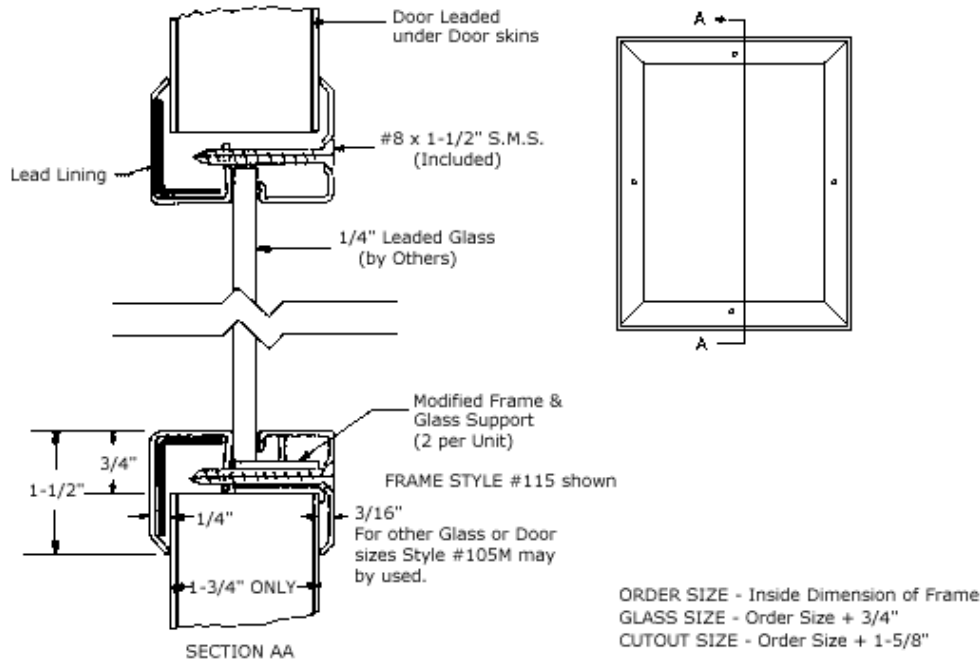

LEAD LINED FRAMES

Heritage Collection - Flush

Lead Lined Frame "LL2F" – for Non-rated

Lead Lined Frame "LL" – for 20-Minute Fire Rating