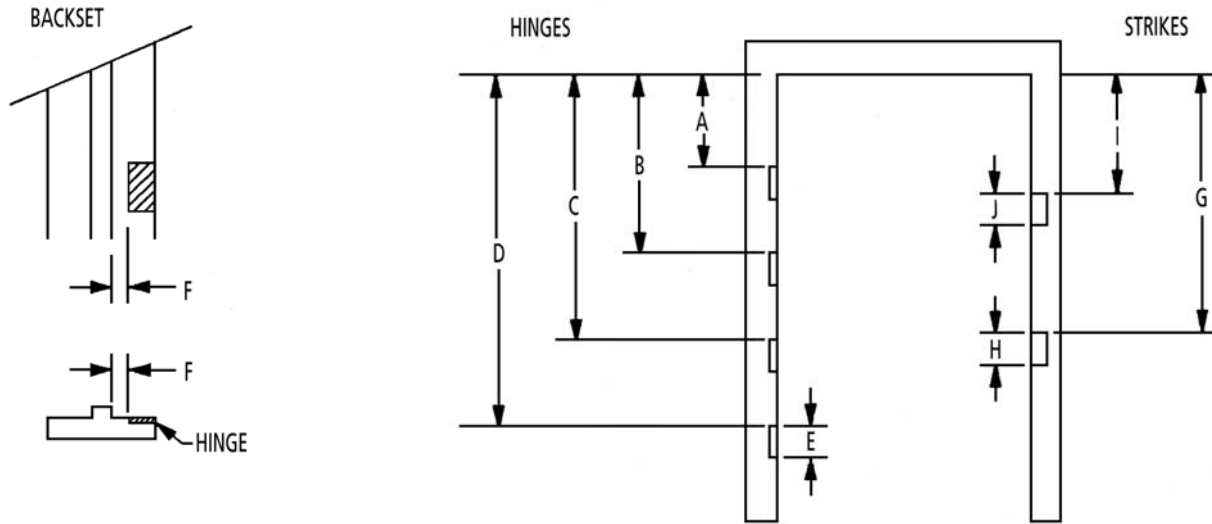

EXISTING FRAME DIMENSIONS

VT INDUSTRIES INC.
 ARCHITECTURAL WOOD DOORS
 800.827.1615
 WWW.VTINDUSTRIES.COM/DOORS

Door#	From Room#	To From#	Frame Width	Frame Height	Swing	Hinge Location				Hinge Size	Back-set	Strike Location & Size				Remarks
						A	B	C	D			E	F	G	H	