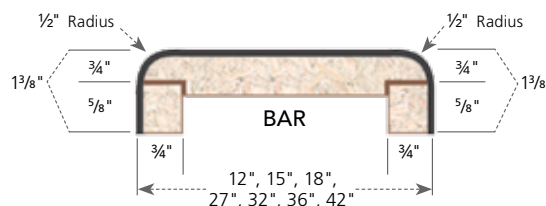

One source. Many beautiful looks. Only from VT.

Specifications

- Standard substrate is $\frac{3}{4}$ " industrial-grade particleboard, available in 8', 10', and 12' lengths
- Standard postformed-grade laminate with a thickness of $0.042" + 0.002" - 0.008"$
- Both standard and special styles and sizes are suitable for all residential, commercial, institutional, or light-industrial applications
- Available surfaced with Formica®, Nevamar®, Pionite®, and Wilsonart® laminate
- Available as an environmentally friendly EQcountertop

VTDimensions.com | 1-888-287-8356
1000 Industrial Park | P.O. Box 490 | Holstein, IA 51025

©2015 VT Industries, Inc. All rights reserved.
NPTE-TX 0615

Edge: Tempo

Laminate: Bianco Romano

Wilsonart® 1872-35

Texas

All measurements in inches. Drawings not to scale.