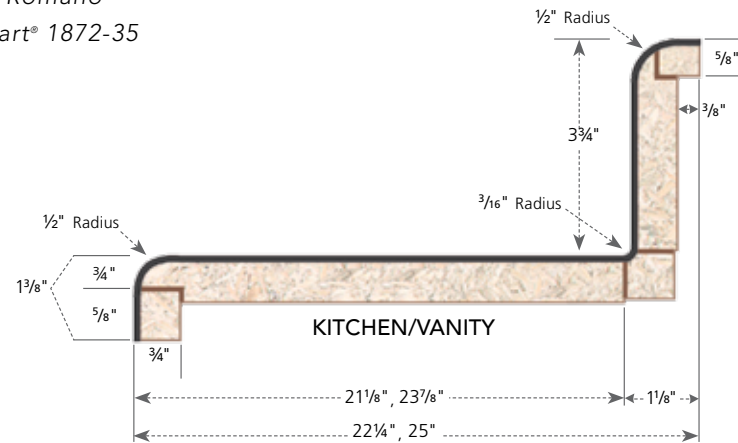

One source. Many beautiful looks. Only from VT.

Specifications

- Standard substrate is $\frac{3}{4}$ " industrial-grade particleboard, available in 8', 10', and 12' lengths
- Standard postformed-grade laminate with a thickness of $0.042" + 0.002" - 0.008"$
- Both standard and special styles and sizes are suitable for all residential, commercial, institutional, or light-industrial applications
- Available surfaced with Formica®, Nevamar®, Pionite®, and Wilsonart® laminate
- Available as an environmentally friendly EQcountertop

VTDimensions.com | 1-888-287-8356
1000 Industrial Park | P.O. Box 490 | Holstein, IA 51025

©2015 VT Industries, Inc. All rights reserved.
NPTE-TX 0615

Edge: Tempo

Laminate: Bianco Romano

Wilsonart® 1872-35

Texas

All measurements in inches. Drawings not to scale.