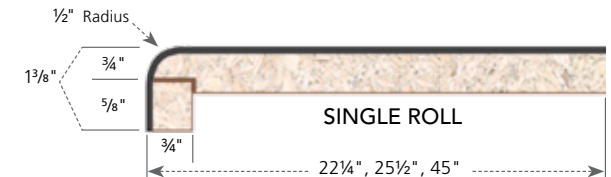

VTDimensions.com | 1-888-287-8356
1000 Industrial Park | P.O. Box 490 | Holstein, IA 51025

©2015 VT Industries, Inc. All rights reserved.
NPTE-TX 0615

Edge: Tempo

Laminate: Bianco Romano

Wilsonart® 1872-35

Texas

All measurements in inches. Drawings not to scale.